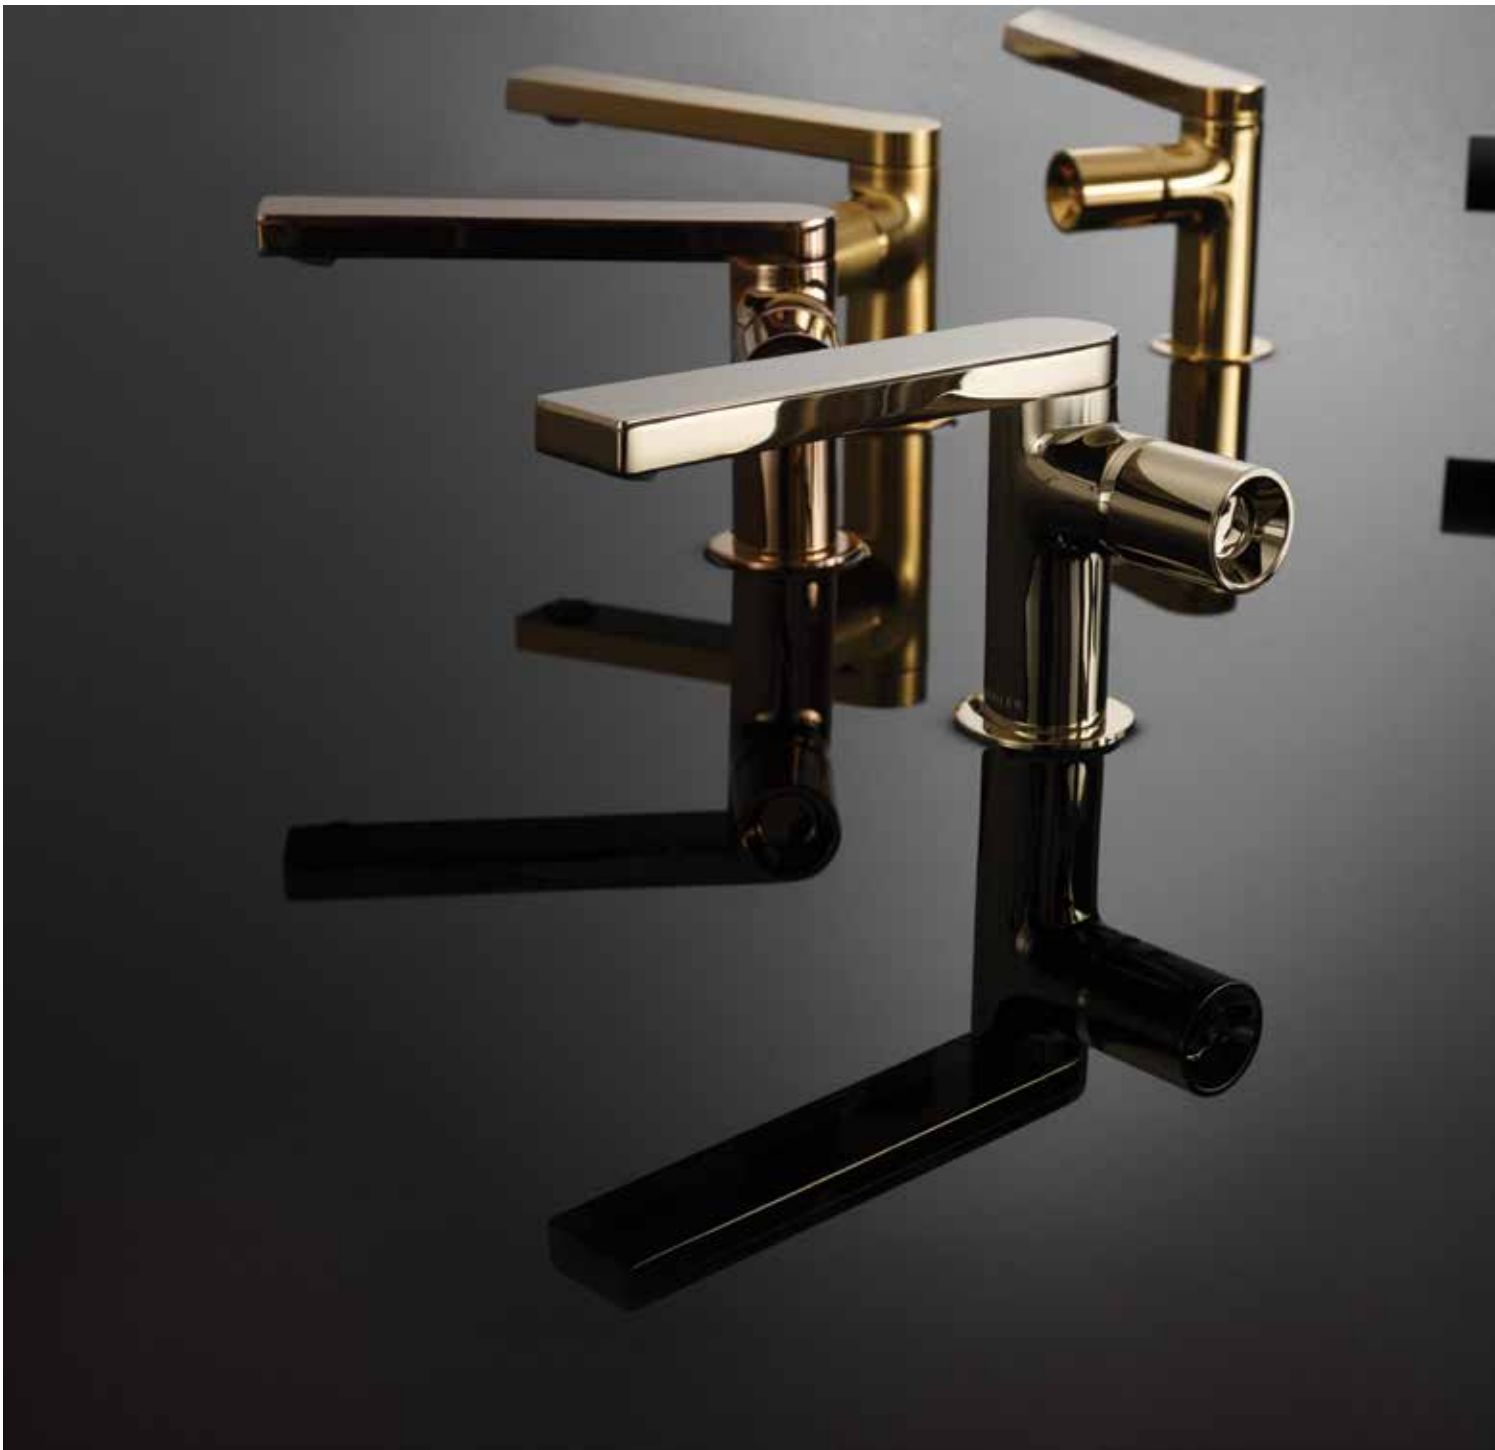

BEGIN WITH THE FINISH

THAT SPEAKS TO YOUR STYLE

From brooding beauty to lustrous warmth, the tones of Kohler® finishes add dramatic design elements to the kitchen and bath space. Begin with the finish that speaks to your style, and let the story unfold.