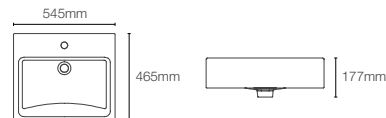

Depth: 136mm

Must order: K-75823IN-CP and K-20746IN-0 drain and bottle trap 350mm