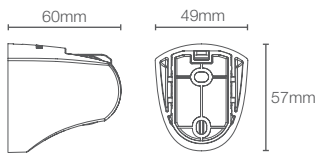

COMPLEMENTARY™ | K-9038IN-CP

Hand shower bracket in polished chrome

SKU Code: K-9038T-BN