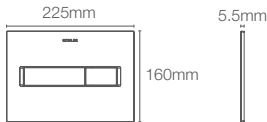

Brushed
Bronze BV

NOTE™ | K-75891IN-M-CP

Faceplate in polished chrome

Glossy Black
7
Glossy White
0
Brushed
Bronze BV

GRAPH

K-20189IN-P-CP

In-wall tank pneumatic faceplate in polished chrome

PEBBLE