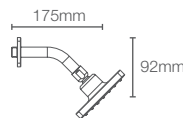

French Gold AF