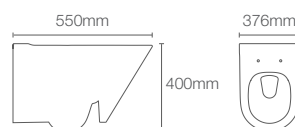

P-trap 200mm

Must order: Plastic outlet connector (K-1046327-S)

Coming Soon

BRAZN

K-38782IN-0 with PureClean™ universal bidet seat

K-26994IN-0 with Quiet-Close™ seat

Wall hung toilet with cover in white

P-trap 220mm