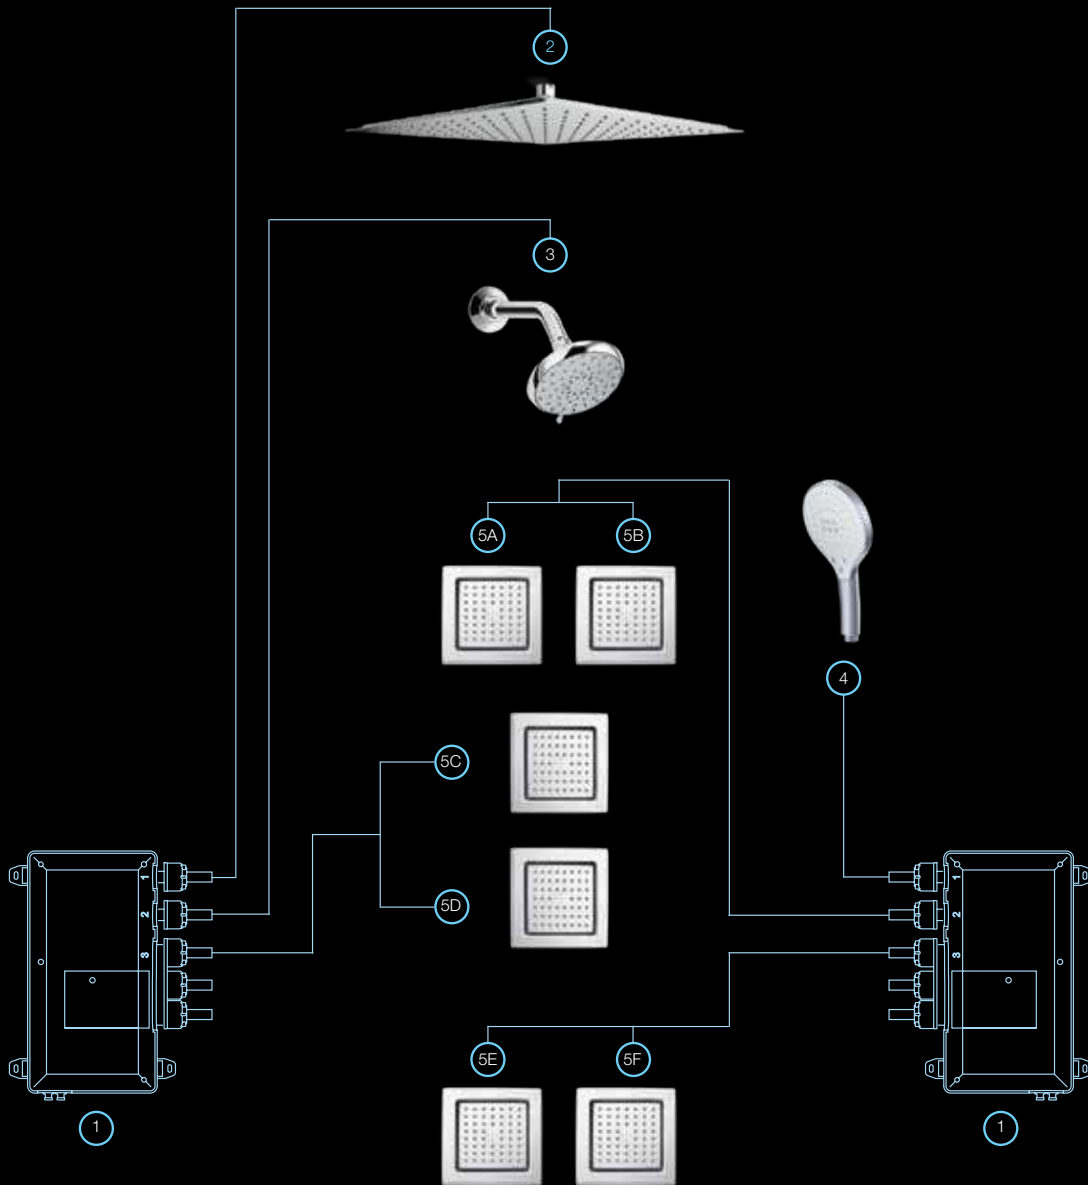

DTV+™ SPA | COMBO 2

**1 | DTV PROMPT
3 PORT VALVE**
(K-557IN-K-NA)
DTV Valve 2 Nos.

2 | RAINHEAD
K-9301T-CL-CP
381mm rainshower ultra-
thin square showerhead in
polished chrome

Must Order: Ceiling mount shower arm
K-16347IN-CP/K-11623IN-CP/ Square
ceiling arm 20137IN-CP

3 | SHOWERHEAD
K-72419IN-CP
Awaken/Geometric
multi-mode showerhead
with shower arm
in polished chrome

4 | RAIN DUET®
K-24717IN-CP
3.0 hand shower
without hose

5 | WATERTILE™
K-8002IN-CP
Square 54-nozzle
body spray with
soothing spray in
polished chrome

• 2 DTV Data Cable (97172-NA) • 1 DTV Mounting Bracket (99694-CP) • 1 DTV System Controller
K-99695IN-A-NA • Complementary Supply Elbow (K-16381IN-CP) • 1 Hand Shower Hose
(K-12067IN-CP) • 1 Complementary Hand Shower Bracket (K-9040IN-CP)/ RainJoy Hand Shower
Slidebar (K-72740IN-CP) • 1 Ceiling Mount Shower Arm (K-11623IN-CP) • 1 Complementary Shower
Arm (K-99054IN-CP)