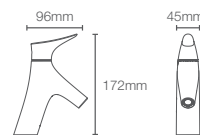

French Gold
AF
Rose Gold
RGD