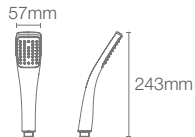

Must order: Hand shower bracket in polished chrome (K-9040IN-CP)

RENEW™ | K-99063IN-CP

Multi-function organic 110mm handshower without hose in polished chrome

Must order: Hand shower bracket in polished chrome (K-9040IN-CP), Flexible hose (K-12067IN-CP/K-831727-U-CP)