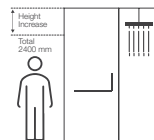

SINGULIER

K- 704794IN-SHP

Height extension 2400mm
Door / Partition
Height 400mm, Glass thickness 10mm

French Gold AF	Brushed Nickel BN
Brushed Bronze BV	Rose Gold RGD
CP