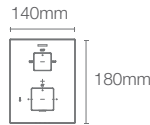

Recessed bath and shower square trim in polished chrome

Must order: Trim only, for use with valve K-20740IN-NA

MODERNLIFE EDGE™ | K-25761IN-9FP-CP

Recessed bath and shower trim with diverter in polished chrome