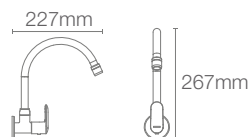

Wall-mount cold-only kitchen faucet in polished chrome