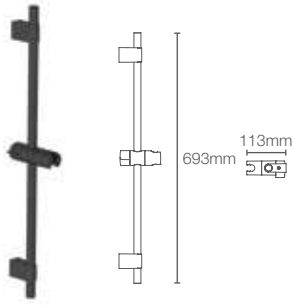

Supply elbow in matte black

COMPLEMENTARY™ | K-16381IN-CP

Supply elbow in polished chrome

COMPLEMENTARY™ | K-12067IN-CP

1.5 meter hand shower hose in polished chrome

Complementary... slide bar without soap dish (K-25350IN-BL)