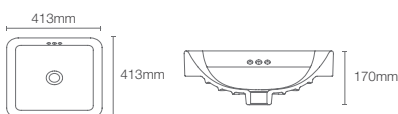

Depth: 127mm

Must order: bottle trap 350mm (K-75823IN-CP)