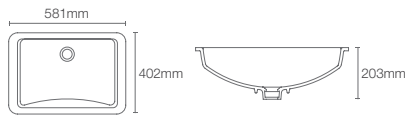

Depth: 155mm