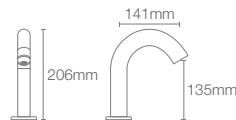

Touchless cold only basin faucet in polished chrome

JULY™ | K-20747IN-8-CP