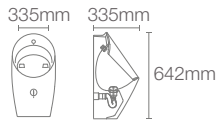

MODERNLIFE™

K-21839T-ER-0

Wall hung urinal (rear)