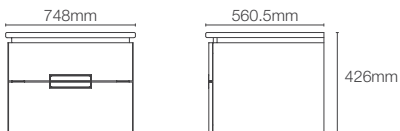

LUXE | K-30460IN-N21

Vanity 900 (PU) - titanium grey