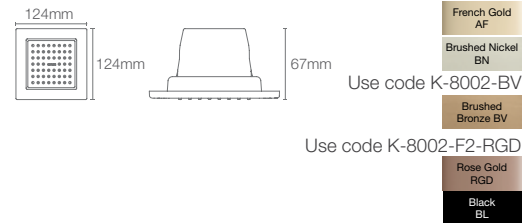

Round 54-nozzle body spray with soothing spray in polished chrome

* Please contact our technical representative for information on 'Must order' list for all the above SKUs.