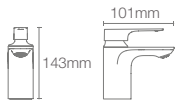

ALEO+™ | K-20071IN-4-CP

Tall pillar tap in polished chrome