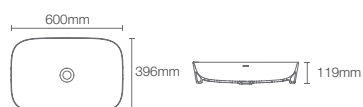

MODERNLIFE EDGE_™ | K-21226IN-HP1

Edge vessel basin without faucet hole in peacock

Depth: 113mm

Must order: K-24740IN-0 and K-75823IN-CP drain and bottle trap 350mm