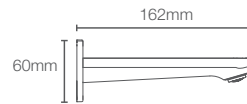

Pillar tap in polished chrome

FORE TRI™ | K-27498IN-4FP-CP

Recessed bath and shower AT235 trim in polished chrome

Must order: Trim only, for use with valve K-882IN-CP

FORE TRI™ | K-27490IN-CP

Bath spout without diverter in polished chrome