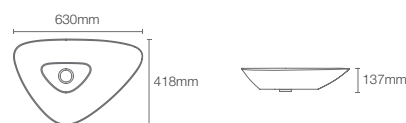

Depth: 178mm

Must order: Ceramic drain, without overflow (K-24740IN-0)

MICA | K-90012T-0

Round vessel basin without faucet hole in white

Depth: 108mm

NEW

NYSA | K-31343IN-SS-0

Vessel basin without faucet hole in white