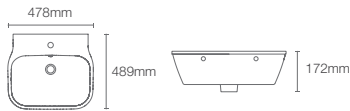

Must order: Ceramic drain without overflow (K-24740IN-0)

SPAN | K-25317IN-0

Square wall mount (big) basin with single faucet hole in white

Depth: 121mm

Must order: K-75823IN-CP and K-20746IN-0 drain and bottle trap 350mm/ Pedestal K-2019IN-0