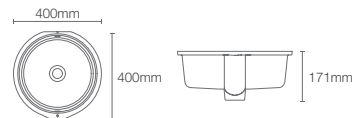

VERTICYL™ | K-2883-0

Undercounter basin in white

Depth: 79mm