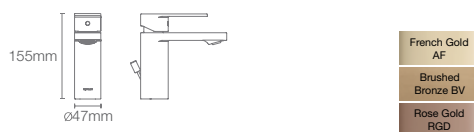

PARALLEL™ | K-23483IN-4-CP

Tall pillar tap in polished chrome