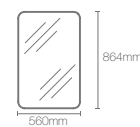

Column rectangular light mirror

Dimensions: 43mm x 1016mm x 762mm

FOREFRONT™ | K-23265IN-NA

600mm mirror

Dimensions: 600mm x 650mm

VITALITY™ | K-22931IN-NA

762mm inset circle light mirror

Dimensions: 43mm x 762mm x 762mm

ESSENTIAL™ | K-26050-BGL

Circular mirror

Dimensions: 35mm x 716mm x 716mm

Use code
K-26050-BLL

Matte Black
BL

NEW

ESSENTIAL™ | K-26052-BGL

Rectangular mirror

Dimensions: 117mm x 900mm x 815mm
Must order: K-99916IN-NA urbanity horizontal open self

NEW

NEW VERDERA™ | K-78282IN-NA

Mirror cabinet

Dimensions: 132mm x 864mm x 762mm

HD NON LIGHTED MIRROR CABINETS

NEW

MAXSTOW™