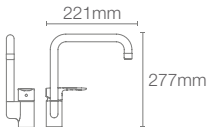

ALEO™ | K-99176IN-4-CP

Deck-mount single-control kitchen faucet in polished chrome

CUFF™ | K-37316IN-4-CP

Deck-mount two-handle kitchen faucet in polished chrome

JULY™ | K-5243IN-4-CP

Deck-mount single-control kitchen faucet in polished chrome