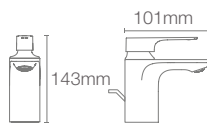

Single-control basin faucet with drain in polished chrome