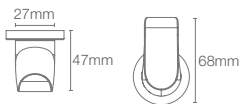

Robe hook in polished chrome

AID™ | K-97502T-CP