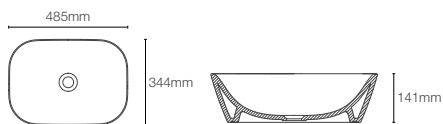

Square vessel basin with single faucet hole in white

Depth: 121mm

Must order: K-75823IN-CP and K-20746IN-0 drain and bottle trap 350mm

NEW

SPAN | K-31459IN-0

Square vessel basin without faucet hole in white