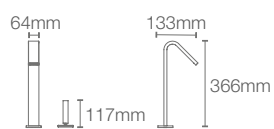

Single-control tall basin faucet in polished chrome

LOURE® | K-10319IN-4-CP