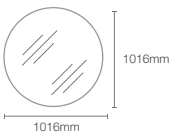

ESCALE™ | K-23264IN-NA

1000mm mirror

Dimensions: 1000mm x 650mm

REVE™ | K-23268IN-NA

1000mm mirror

Dimensions: 1000mm x 650mm

VITALITY™ | K-22932IN-NA

1016mm inset circle light mirror