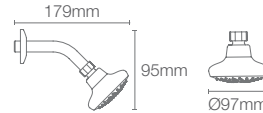

French Gold
AF

* Please contact our technical representative for information on 'Must order' list for all the above SKUs.