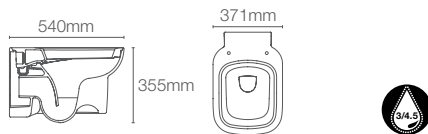

P-trap 215mm | P-trap 207mm
Must order: Plastic outlet connector (K-1046327-S)