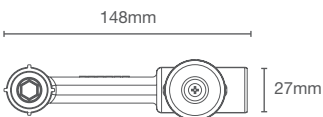

BASIN FAUCET VALVE | K-25150IN-NA

Single-control wall mount basin faucet valve

Must order: Valve only, trim to be ordered separately

BASIN FAUCET VALVE | K-25149IN-NA

Cold-only wall mount basin faucet valve