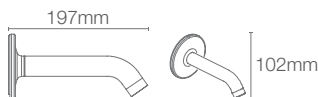

EASY FUNCTION AND SLEEK STYLE

BATH SPOUT

PURIST™ | K-14426IN-CP

Bath spout without diverter
in polished chrome

PARALLEL™

K-23512IN-CP without diverter | K-23511IN-CP with diverter

Bath spout in polished chrome