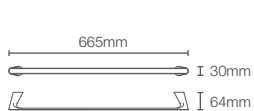

French Gold AF	Rose Gold RGD
Brushed Nickel BN	Black BL
Brushed Bronze BV