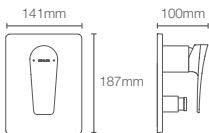

Recessed bath and shower AT235 trim in polished chrome

Must order: Trim only, for use with valve K-882IN-CP

FORE ARC™ | K-27492IN-CP

Bath spout without diverter in polished chrome

FORE ARC™ | K-27494IN-CP