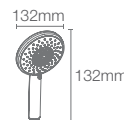

Must order: Hand shower bracket in polished chrome (K-9040IN-CP)