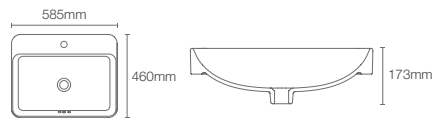

Depth: 152mm

Must order: Bottle trap 350mm (K-75823IN-CP)