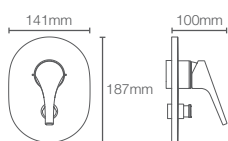

VIVE | K-23968IN-4-CP

Pillar tap in polished chrome

French Gold
AF
Rose Gold
RGD

VIVE | K-23971IN-4FP-CP

Recessed bath and shower AT235 trim in polished chrome

French Gold
AF
Rose Gold
RGD

Must order: Trim only, for use with valve K-882IN-CP
*RGD available as combo