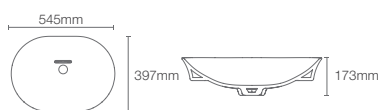

Depth: 90mm

Must order: K-75823IN-CP and K-1460429-CP
drain and bottle trap 350mm