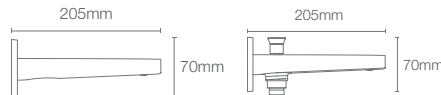

K-22543IN-CP without diverter | K-22544IN-CP with diverter

French Gold AF

K-22543IN-CP available in CP, AF
K-22544IN-CP, available only in CP

* Please contact our technical representative for information on 'Must Order' list for all the above SKUs.