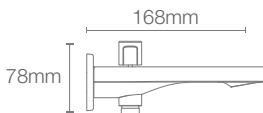

* RGD available as Combo

PARALLEL™ | K-23512IN-CP

Bath spout without diverter in polished chrome

- French Gold AF
- Brushed Bronze BV
- Rose Gold RGD

PARALLEL™ | K-23511IN-CP

Bath spout with diverter in polished chrome