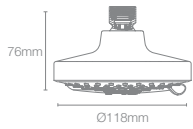

Awaken™ multi-function organic 110mm showerhead without shower arm in polished chrome (K-72425IN-CP)

RAIN DUET™ | K-23658IN-CP

Multi-function geometric 118mm showerhead without shower arm in polished chrome