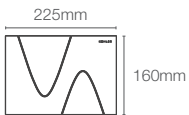

K-5413IN-P-CP
Pneumatic

K-5413IN-M-CP
Mechanical

Faceplate in polished chrome

SUMMIT

K-28475IN-M-CP

Faceplate in polished chrome

LYNK™

K-75890IN-P-CP
Pneumatic