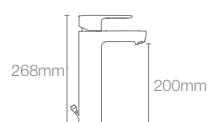

JULY™

K-5680IN-4ND-CP

Single-control wall mount basin faucet trim in polished chrome

Must order: Trim only, for use with valve K-5679IN-CP

JULY™

K-29929IN-4-CP
with drain

K-29929IN-4ND-CP
without drain

Single-control tall basin faucet in polished chrome