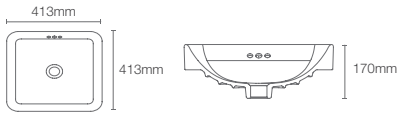

Vessel basin without faucet hole in black

Depth: 127mm

Must order: bottle trap 350mm (K-75823IN-CP)

FOREFRONT™ | K-2661IN-K4

Vessel basin without faucet hole in cashmere

Depth: 127mm

Must order: bottle trap 350mm (K-75823IN-CP)