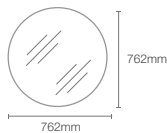

762mm perimeter circle light mirror