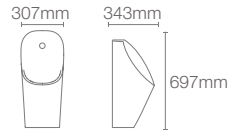

Must order: Urinal sensor