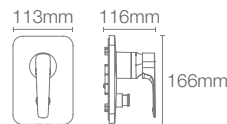

Recessed bath and shower AT235 trim in polished chrome

Must order: Trim only, for use with valve K-882IN-CP

* RGD, BV available as Combo