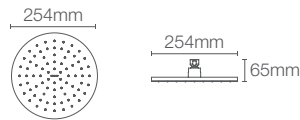

RAIN DUET™ | K-18359IN-CL-AF

Round 254mm rainhead in french gold

Must order: Wall/ceiling mount round shower arm (K-16346IN-AF/K-16347IN-AF)