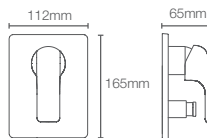

Must order: Trim only, for use with valve K-882IN-CP