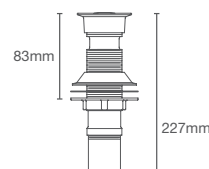

Clicker drain with overflow in polished chrome