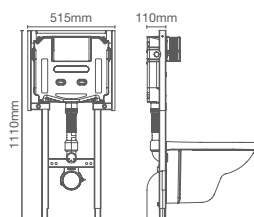

Must order: Drain Connector Assy OW (K-1355356)