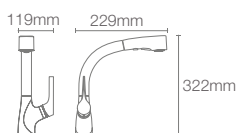

ALEO+_™ | K-75373IN-4-CP

Deck-mount single-control kitchen faucet in polished chrome