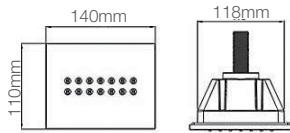

WATERTILE™ | K-8002IN-CP

Square 54-nozzle body spray with soothing spray in polished chrome