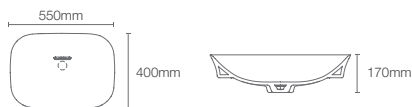

FOREFRONT™ | K-75374IN-1-0

Vessel basin with single faucet hole in white

Depth: 125mm

Must order: K-75823IN-CP and K-20746IN-0 bottle trap 350mm and grid drain

COMING SOON

VIVE™ GEO | K-28784IN-0

Vessel basin without faucet hole in white