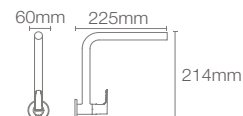

Wall-mount cold-only kitchen faucet in polished chrome