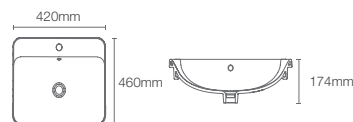

Depth: 125mm

* Please contact our technical representative for information on 'Must order' list for all the above SKUs.