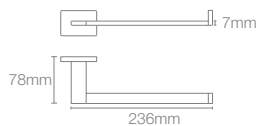

Towel shelf in polished chrome

COMPLEMENTARY™ | K-25065IN-CP

Square 610mm single towel bar in polished chrome

COMPLEMENTARY™ | K-25067IN-CP

Square towel ring in polished chrome

COMPLEMENTARY™ | K-25073IN-CP