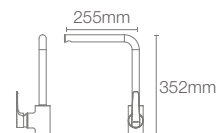

* Stainless Steel finish available upon order with a lead time.