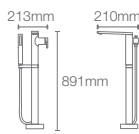

Must Order: Mounting base (K-97905T-NA)

French Gold
AF