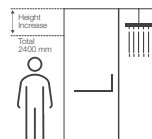

NEW TRILOGY

K- 704703IN-SHP

Height Extension 2400mm
1 door 1 panel /1 door 2 panels
Height 400mm, Glass thickness 10mm

CP