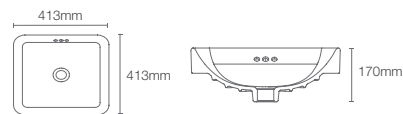

Depth: 127mm

Must order: bottle trap 350mm (K-75823IN-CP)