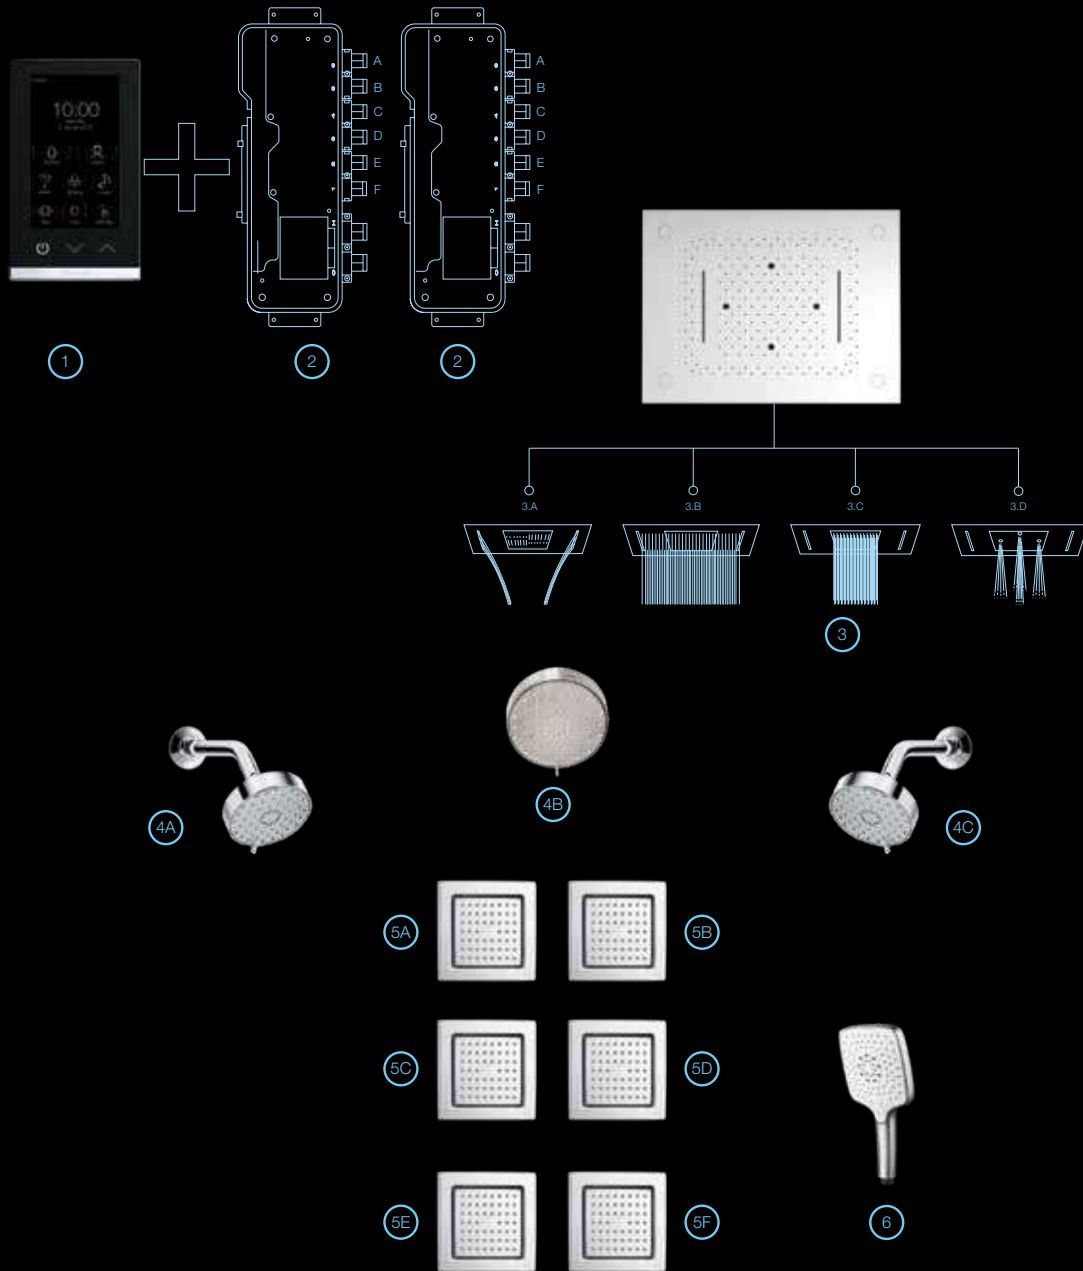

Recessed bath and shower AT235 trim+valve in rose gold

DTV+™ SPA

DTV+™ SPA | COMBO 1

1 | DTV+™
K-99693-P-NA
Digital interface

2 | DTV+™
K-682W-K-NA
6-Port Digital
Thermostatic valve

3 | LOURE_®
K-97168IN-CP
Rectangle multifunction
rainpanel in polished
chrome