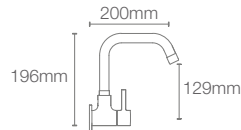

Wall-mount cold-only kitchen faucet in polished chrome

JULY™ | K-20588IN-4-CP