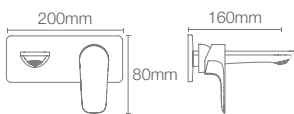

Brushed
Bronze BV
Rose Gold
RGD

Must order: Trim only, for use with valve K-5679IN-CP

*RGD, BV available as combo