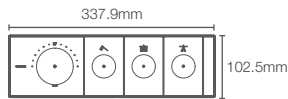

Must order: Valve only, for use with trim, Round trim K-20741IN-9FP/Square trim K-20742IN-9FP/Universal trim K-24431IN-/ ModernLife Edge™ trim K-23496IN-4

ANTHEM™ TRIMS

ANTHEM™ | K-26347IN-9-CP

Recessed bath and shower 3 outlet trim in polished chrome