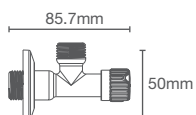

COMPLEMENTARYTM | K-11568IN-7B-CP

Small angle valve with G13mm connection in polished chrome

ALEOTM | K-20075IN-4-CP

2-way bib tap in polished chrome

ALEO™ | K-20073IN-4-CP

1-way bib tap in polished chrome