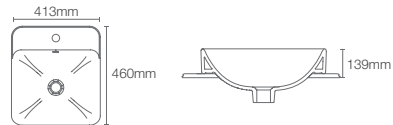

Depth: 125mm

Must order: K-75823IN-CP and K-20746IN-0 bottle trap 350mm and grid drain