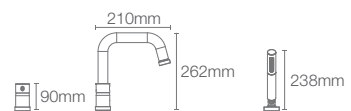

* Please contact our technical representative for information on 'Must Order' list for all the above SKUs.