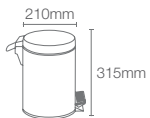

COMPLEMENTARY™ | K-17531T-ST

6L step can in stainless steel