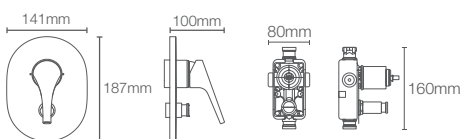

VIVE | K-25323IN-4-RGD

Recessed bath and shower AT235 trim+valve in rose gold