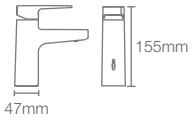

Single-control tall basin faucet in polished chrome

French Gold
AF

Finishes available only in faucet without drain

HONE

K-22534IN-4-CP
with drain

K-22534IN-4ND-CP
without drain

Single-control basin faucet in polished chrome