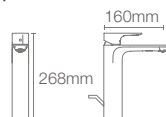

Must order: Trim only, for use with valve K-5679IN-CP

*RGD, BV available as combo

ALEO™

K-72298IN-4-CP
with drain

K-72298IN-4ND-CP
without drain

Single-control tall basin faucet with drain in polished chrome