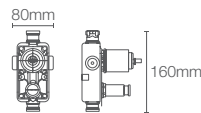

French Gold
AF

Brushed Nickel
BN