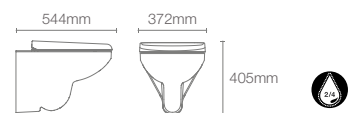

P-trap 225mm
Must order: Plastic outlet connector (K-1046327-S)