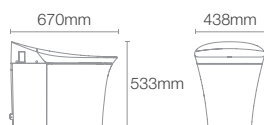

CUSTOMIZATION

Fine-tune the toilet to your preference

- Soft Nightlight
- Energy saving mode
- Option of wall-hung or floor mount configuration

VEIL® | K-5401IN-0

One-piece intelligent toilet with Quiet-Close™ seat cover in white