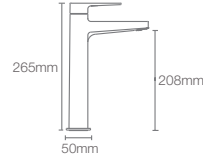

French Gold
AF

Finishes available only in faucet without drain

HONE

K-22539IN-4-CP

Tall pillar tap in polished chrome

French Gold
AF

HONE

K-22538IN-4-CP