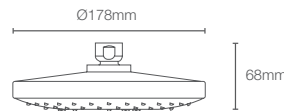

Single-function round 178mm showerhead without shower arm in french gold

Must order: Wall/ceiling mount round shower arm (K-16346IN-AF/K-16347IN-AF)