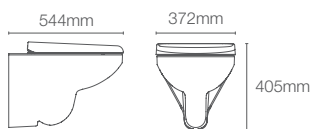

P-trap 225mm

Must order: Plastic outlet connector (K-1046327-S)