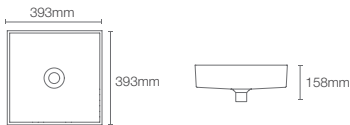

Depth: 112mm