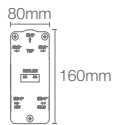

French Gold
AF

Matte Black
BL