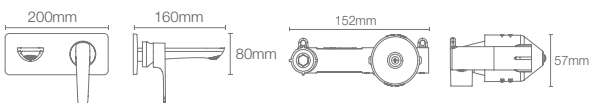

Single-control wall mount basin faucet trim+valve in rose gold

Brushed Bronze BV