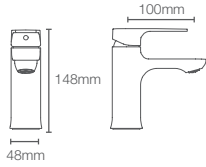

Single-control basin faucet without drain in polished chrome

FORE TRI™ | K-27484IN-4-CP