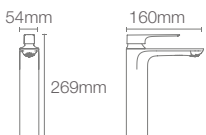

Single-control tall basin faucet without drain in polished chrome

French Gold AF	Rose Gold RGD
Brushed Nickel BN	Black BL
Brushed Bronze BV