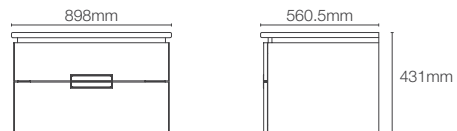

LUXE | K-30459IN-MWF

Vanity 750 (MEM) - natural oak