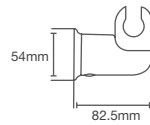

COMPLEMENTARY™ | K-9038IN-CP

Hand shower bracket in polished chrome

SKU Code: K-9038T-BN