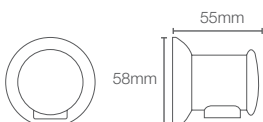

COMPLEMENTARY™ | K-12067IN-CP

1.5 meter hand shower hose in polished chrome