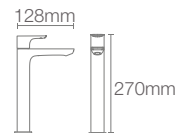

ALEO™

K-20070IN-4-CP

Tall pillar tap in polished chrome

ALEO™

K-72288IN-4-CP

Pillar tap in polished chrome

ALEO™

K-72290IN-4FP-CP