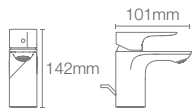

Finishes available only in faucet without drain