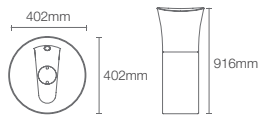

Depth: 100mm

Must order: K-7124-A-CP / K-75823IN-CP / K-1286731