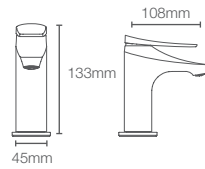

FORE ARC™ | K-27500IN-4FP-CP

Recessed bath and shower AT235 trim in polished chrome