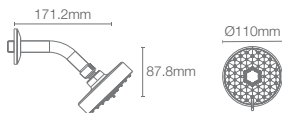

AWAKEN™ | K-72419IN-CP

Multifunction geometric showerhead without shower arm in polished chrome

AWAKEN™ | K-72425IN-CP

Multi-function organic 110mm showerhead without shower arm in polished chrome

RAIN DUET™ | K-72438IN-AF