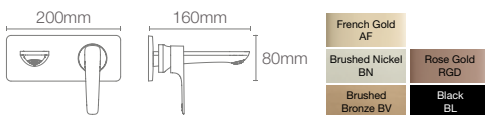

Must order: Trim only, for use with valve K-5679IN-CP

* RGD, BV available as Combo