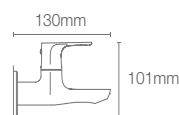

COMPLEMENTARYTM | K-11568IN-7B-CP

Small angle valve with G13mm connection in polished chrome

ALEOTM | K-20075IN-4-CP

2-way bib tap in polished chrome

ALEO™ | K-20073IN-4-CP

1-way bib tap in polished chrome