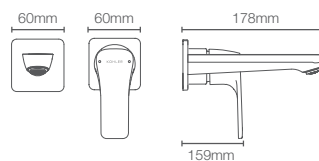

Cold-only wall mount basin faucet trim in polished chrome