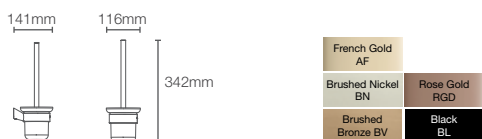

ACCENT | K-25430IN-AF

Toilet brush holder