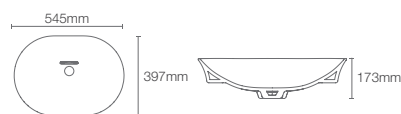

Vessel basin without faucet hole in indigo

Depth: 90mm

Must order: K-75823IN-CP and K-1460429-CP
drain and bottle trap 350mm

COMING SOON

VIVE™

K-28783IN-7

Vessel basin without faucet hole in black

Depth: 90mm