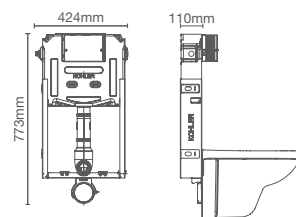

Must order: Drain Connector Assy OW (K-1355356)