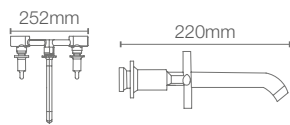

Single-control wall mount basin faucet (valve + trim) in polished chrome

Valve included