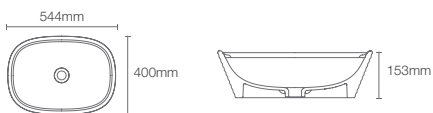

FOREFRONT™ | K-2660IN-1-0

Vessel basin with single faucet hole in white

Depth: 152mm

Must order: Bottle trap 350mm (K-75823IN-CP)

NEW

RIBANA NEO | K-26249IN-0

Refresh without deck in white

Depth: 129.5mm