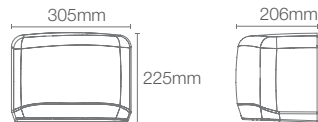

Touchless hand dryer in white

BARDON™ | K-5487K-CP