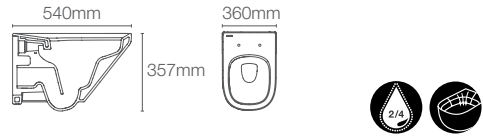

Wall hung toilet with Quiet-Close™ seat cover in peacock

P-trap 200mm

Must order: Plastic outlet connector (K-1046327-S)

MODERNLIFE™ | K-77142IN-S-HG1

Wall hung toilet with Quiet-Close™ seat cover in thunder grey