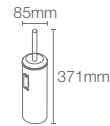

COMPLEMENTARY™ | K-17530T-ST

Brush with holder in stainless steel