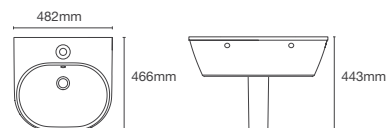

NEW

Half pedestal round wall mount basin with single faucet hole in white