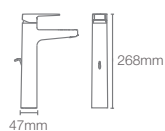

French Gold
AF

Finishes available only in faucet without drain