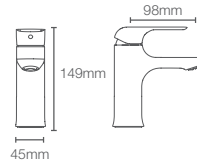

FORELINE™ | K-27485IN-4-CP

Pillar tap in polished chrome