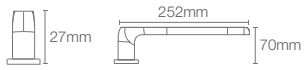

Avid™ double towel shelf in polished chrome (K-97497T-CP)

AVID™

AVID™ | K-97497T-CP

Double towel shelf in polished chrome

AVID™ | K-97495T-CP

Towel bar in polished chrome

AID™ | K-97498T-CP

Towel ring in polished chrome