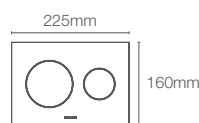

Brushed
Bronze BV