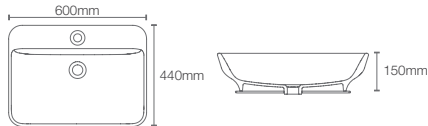

Depth: 125mm

Must order: Ceramic drain without overflow (K-24740IN-0)