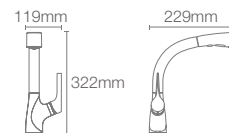

Pulldown deck-mount single-control kitchen faucet in vibrant stainless steel

ELATE_® | K-13963T-C4-CP

Pulldown deck-mount single-control kitchen faucet in polished chrome