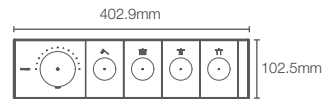

Must order: Trim only, for use with valve K-26342IN-NA