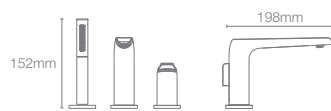

COMPOSED™ | K-73081T-4-CP

Deck mount bathtub filler in polished chrome