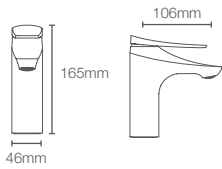

FORE ARC™ | K-27486IN-4-CP

Pillar tap in polished chrome