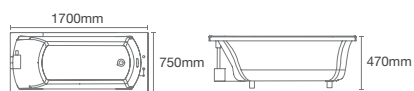

Must order: Bath drain in polished chrome K-17295T-CP