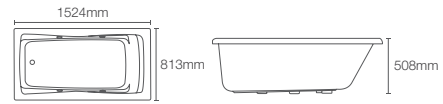

Must order: Bath drain in polished chrome (K-17295T-CP)

OVE™ | K-1709IN-K-0

Drop-in acrylic whirlpool

Must order: Bath drain in polished chrome (K-17295T-CP)

HOURGLASS™ | K-1404IN-K-0

Drop-in acrylic whirlpool