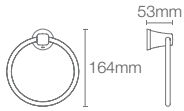

COMPLEMENTARY™ | K-5631IN-CP

Towel ring in polished chrome

French Gold
AF