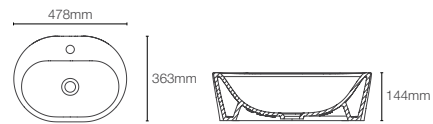

Depth: 121mm

Must order: K-75823IN-CP and K-20746IN-0 drain and bottle trap 350mm

NEW

SPAN | K-25318IN-0

Round vessel basin with single faucet hole in white

Depth: 120mm

Must order: K-75823IN-CP and K-20746IN-0 drain and bottle trap 350mm