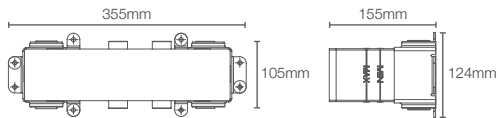

3 outlet thermostatic valve

Must order: Valve only, for use with trim K-26347IN-9