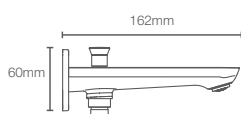

Must order: Trim only, for use with valve K-882IN-CP

* Please contact our technical representative for information on 'Must order' list for all the above SKUs.