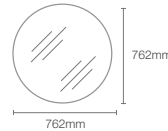

Column rectangular light mirror

Dimensions: 43mm x 1016mm x 762mm

FOREFRONT™ | K-23265IN-NA

600mm mirror

Dimensions: 600mm x 650mm

VITALITY™ | K-22931IN-NA

762mm inset circle light mirror

Dimensions: 43mm x 762mm x 762mm