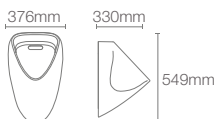

Must order: Urinal sensor