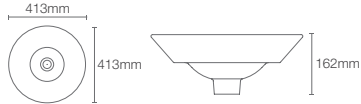

Must order: K-75823IN-CP and K-20746IN-0
bottle trap 350mm and grid drain

CONICAL BELL™ | K-2200IN-0

Vessel basin without faucet hole in white

Depth: 111mm

Must order: K-75823IN-CP bottle trap 350mm

NEW

SPAN | K-25316IN-0