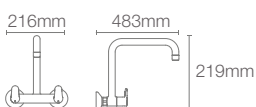

Wall-mount two-handle kitchen faucet in polished chrome

ALEO+™ | K-20590IN-4-CP