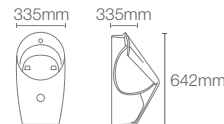

Must order: Urinal sensor