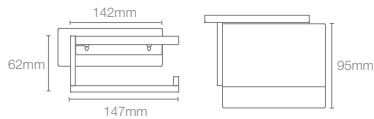

COMPLEMENTARY™ | K-25071IN-CP

Square tissue holder with cover in polished chrome