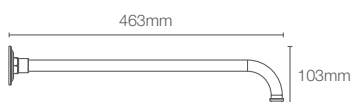

MASTER SHOWER™ | K-16346IN-CP

463mm wall mount shower arm in polished chrome

French Gold
AF
Brushed Nickel
BN
Brushed Bronze
BV
Rose Gold
RGD