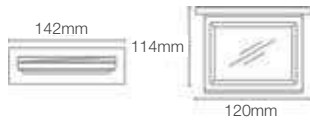

COMPLEMENTARY™ | K-25069IN-CP

Square soap dish glass in polished chrome