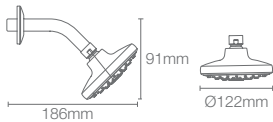

COMPLEMENTARY™ | K-16356IN-A-CP

Single-function round 97mm showerhead with shower arm in polished chrome