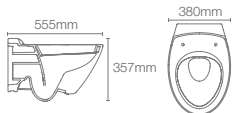

Wall hung bowl with PureClean™ bidet seat

P-trap 245mm
Must order: Plastic outlet connector (K-1046327-S)

REPLAY® | K-99992IN-0

Wall hung bowl with PureClean™ square bidet seat

P-trap 215mm
Must order: Plastic outlet connector (K-1046327-S)