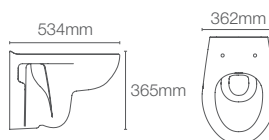

P-trap 205mm

Must order: Plastic outlet connector (K-1046327-S)