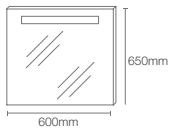

Column rectangular light mirror

Dimensions: 43mm x 1016mm x 762mm

FOREFRONT™ | K-23265IN-NA

600mm mirror

Dimensions: 600mm x 650mm

VITALITY™ | K-22931IN-NA

762mm inset circle light mirror

Dimensions: 43mm x 762mm x 762mm