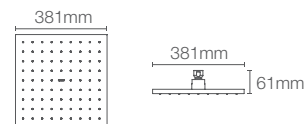

Must order: Ceiling mount shower arm K-16347IN-CP/ K-11623IN-CP/ Square ceiling arm K-20137IN-CP