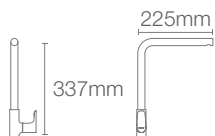

Deck-mount cold-only kitchen faucet in polished chrome

CUFF™ | K-37313IN-4-CP