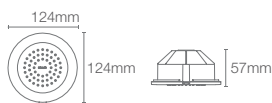

BEITOU™ | K-22957T-CP

Body spray (2-in-1 pack)

WATERTILE™ | K-8002IN-CP

Square 54-nozzle body spray with soothing spray in polished chrome

WATERTILE™ | K-8014IN-CP

Round 54-nozzle body spray with soothing spray in polished chrome