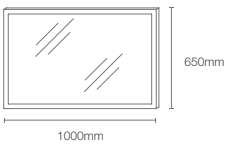

Dimensions: 1000mm x 650mm