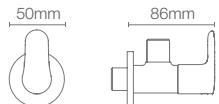

Angle valve G13mm in polished chrome

COMPLEMENTARY^{TM} | K-80158IN-9-CP