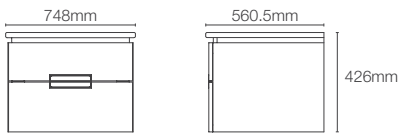

PROLOGUE™ | K-30458IN-PSH

Vanity 900 (PU) - light taupe