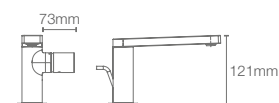

French Gold
AF
Brushed Nickel
BN
Brushed
Bronze BV
Rose Gold
RGD

* Please contact our technical representative for information on 'Must order' list for all the above SKUs.