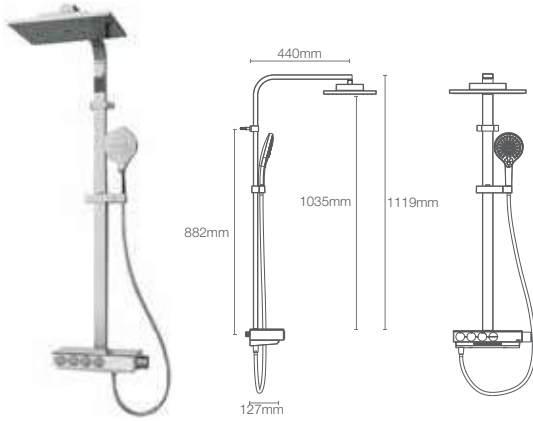

SHOWER COLUMNS

URBANITY+^{TM}

K-23861T-9-CP

Thermostatic 3-way shower column with multifunction showerhead

Black
BL