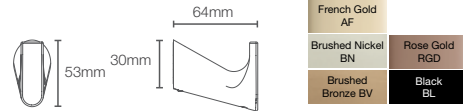

ACCENT | K-25349IN-AF

Single robe hook in french gold