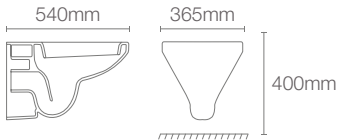

P-trap 225mm

Must order: Plastic outlet connector (K-1046327-S)