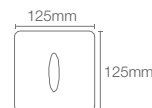

French Gold
AF