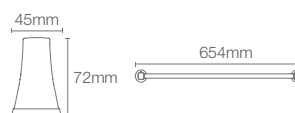

COMPLEMENTARY™ | K-25074IN-CP

Square tumbler holder in polished chrome

COMPLEMENTARY™ | K-17529T-CP

610mm towel shelf in polished chrome

COMPLEMENTARY™ | K-5630IN-CP

610mm towel bar in polished chrome

French Gold
AF