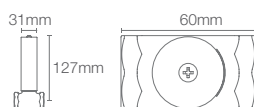

K-16088IN-NA
G13mm

K-16089IN-NA
G19mm

In-line stop valve

COMPLEMENTARY™ | K-7124-A-CP