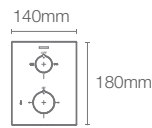

Recessed bath and shower universal trim in polished chrome