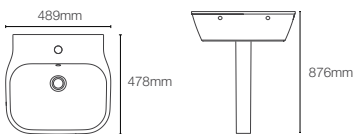

Depth: 180mm

SPAN | K-24559IN-0

Full pedestal square (big) wall mount basin with single faucet hole in white

Depth: 121mm

Must order: K-75823IN-CP and K-20746IN-0 drain and bottle trap 350mm/ Pedestal K-11340IN-0