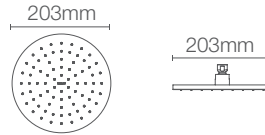

RAIN DUET EDGE™ | K-73037IN-CL-CP

Round 203mm rainhead in polished chrome

Must order: Wall/ceiling mount shower arm in polished chrome (K-16346IN-CP/ K-16347IN-CP/K-11623IN-CP)