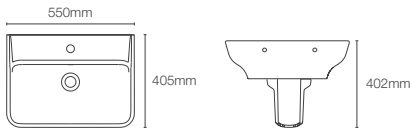

Half pedestal wall mount basin with single faucet hole in white

Depth:180mm