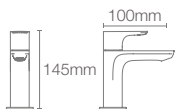

ALEO™

K-20070IN-4-CP

Tall pillar tap in polished chrome

ALEO™

K-72288IN-4-CP

Pillar tap in polished chrome

ALEO™

K-72290IN-4FP-CP