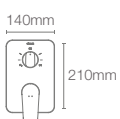

Must order: Trim only, for use with valve K-99924IN-CP

* RGD, BV available as Combo