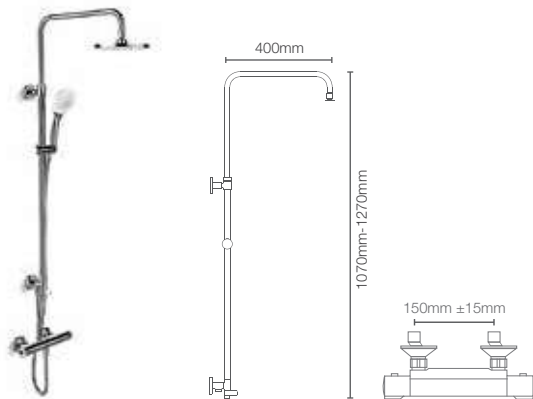

JULY^{TM}

K-45352IN-C9-CP

Thermostatic 2-way shower column without showerhead & handshower