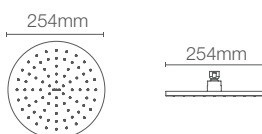

RAIN DUET™ | K-76465IN-BL

Round 254mm rainhead in matte black

Must order: Wall/ceiling mount shower arm in matte black (K-22446IN-BL/K-22447IN-BL)

RAIN DUET EDGE™ | K-73039IN-CL-CP

Round 254mm rainhead in polished chrome