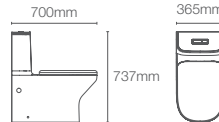

S-trap 305mm

CLASS FIVE+™
KOHLER