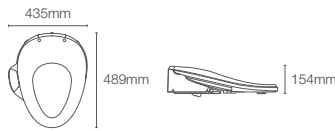

Compatible toilets

K-31014IN-0 Veil® wall hung toilet with C3-150 smart seat

PURECLEAN™ CLEANSING SEAT

When it comes to comfort and hygiene, Kohler's PureClean™ is matchless. Besides being ergonomically designed, PureClean™ has a retractable wand, front and rear wash, water pressure control, a non-corrosive body and a single easy-to-use lever to control all functions.