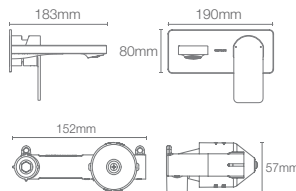

Recessed bath and shower AT235 trim+valve in rose gold

Brushed Bronze BV

PARALLEL | K-24280IN-4ND-RGD

Single-control wall mount basin faucet trim+valve in rose gold

Brushed Bronze BV

VIVE | K-25323IN-4-RGD