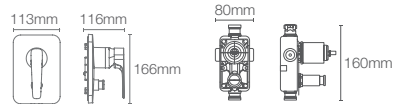

Brushed Nickel
BN

COMBOS

ALEO+™ | K-22786IN-4-RGD

Recessed bath and shower AT360 trim+valve in rose gold

Brushed Bronze BV

ALEO+™ | K-22787IN-4-RGD

Recessed bath and shower AT235 trim+valve in rose gold

Brushed Bronze BV