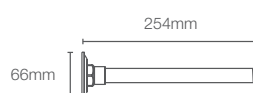

463mm wall mount shower arm in polished chrome

French Gold
AF
Brushed Nickel
BN
Brushed Bronze
BV
Rose Gold
RGD

MASTER SHOWER™ | K-16347IN-CP

254mm ceiling mount shower arm in polished chrome

French Gold
AF
Rose Gold
RGD