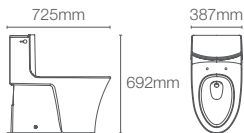

One-piece toilet with Quiet-Close™ slim seat cover in white

S-trap 305mm

CLASS FIVE+™
KOHLER

Cleansing seat compatibility

VEIL™ | K-1381T-S-0

One-piece toilet with Quiet-Close™ seat cover in white

S-trap 305mm