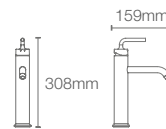

PURIST™

Purist™ faucets combine the strength of simple, architectural forms with sensual design lines and careful detailing for inviting visual appeal.

Single-control wall mount basin faucet (valve + trim) in polished chrome

Valve included

Single-control tall basin faucet without drain in polished chrome

Black
BL

Single-control basin faucet with drain in polished chrome

Black
BL

Bath spout without diverter in polished chrome

* Please contact our technical representative for information on 'Must order' list for all the above SKUs.