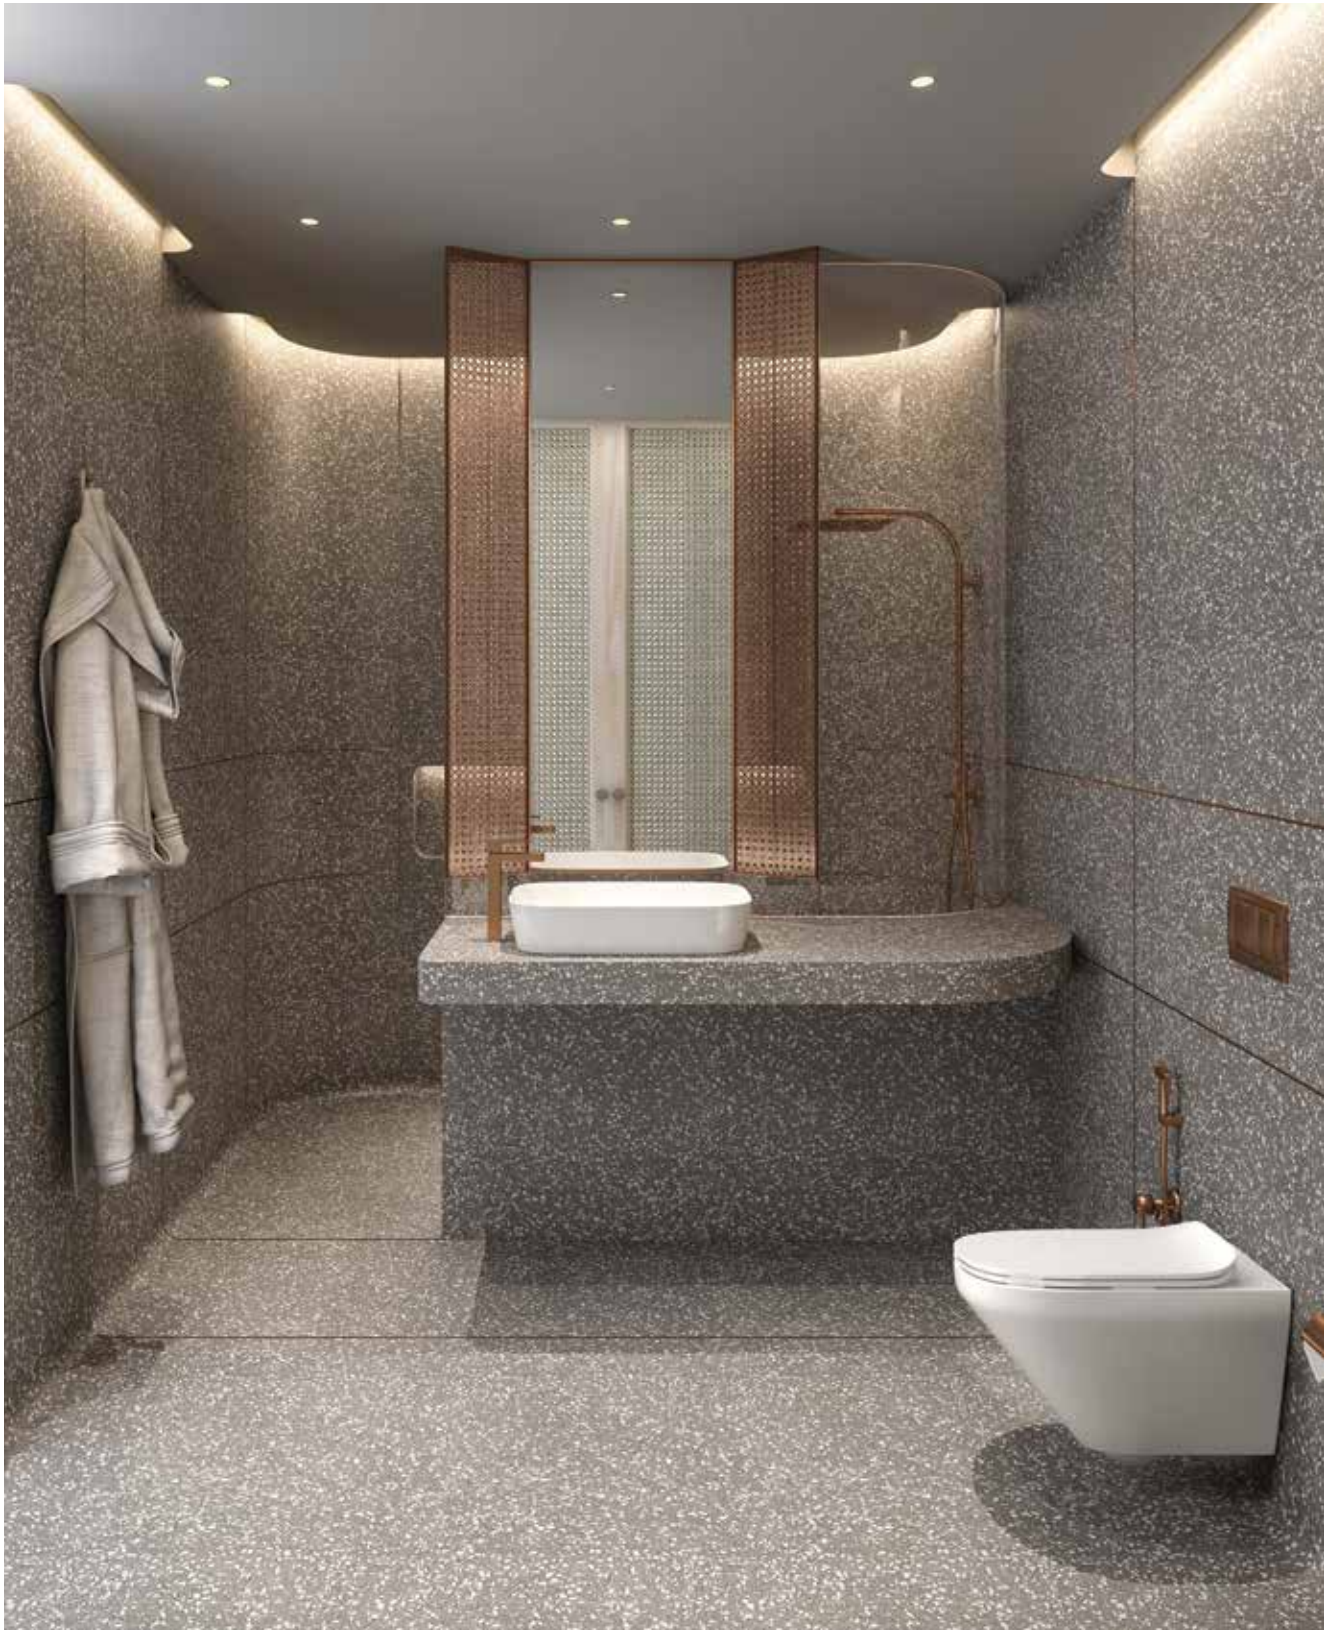

TRENDS

MINIMAL SOPHISTICATION | MODERNLIFE EDGE™ TOILET, KANKARA™ VESSEL, VIVE FAUCET & VITALITY LIGHTED MIRROR _____

SYMPHONY OF GRANDEUR

Luxury climbs a notch in this stunningly designed bathroom that sports a décor oozing heat and mystique, with beautiful gold accents lifting the look. Sapphire Sangria red walls with polished Satuavrio marble exude opulence, while the white penny tiles in the showering area lend a soft touch of minimal sophistication. The geometrical black & white flooring lets the gaze travel a wider area, making the space look bigger while creating a rich symphony of black, white and red.