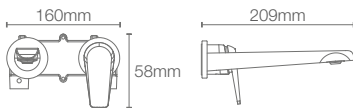

Valve included