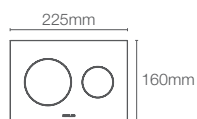

Brushed
Bronze BV