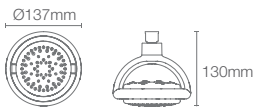

AWAKEN™ | K-72419IN-CP

Multifunction geometric showerhead without shower arm in polished chrome

AWAKEN™ | K-72425IN-CP

Multi-function organic 110mm showerhead without shower arm in polished chrome

RAIN DUET™ | K-72438IN-AF