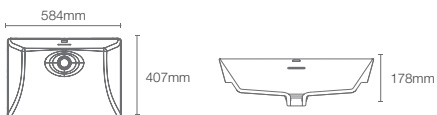

Depth: 130mm