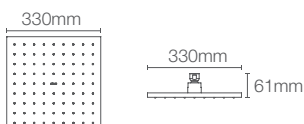

Must order: Ceiling mount shower arm K-16347IN-CP / K-11623IN-CP/ Square ceiling arm K-20137IN-CP