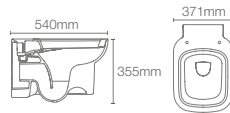

Wall hung bowl with PureClean™ bidet seat

P-trap 245mm
Must order: Plastic outlet connector (K-1046327-S)

REPLAY® | K-99992IN-0

Wall hung bowl with PureClean™ square bidet seat

P-trap 215mm
Must order: Plastic outlet connector (K-1046327-S)