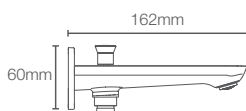

FORE TRI™ | K-27493IN-CP

Bath spout with diverter in polished chrome