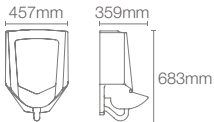

Must order: Urinal sensor