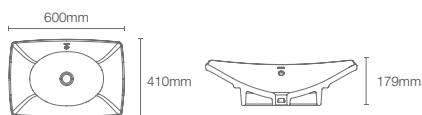

BRAZN | K-21060IN-0

Vessel basin without faucet hole in white

Depth: 130mm

ESCALE™ | K-29018IN-0

Vessel basin without faucet hole in white

Depth: 127mm

* Please contact our technical representative for information on 'Must order' list for all the above SKUs.