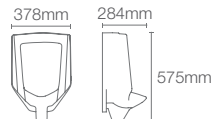

Must order: Urinal sensor

* Please contact our technical representative for information on 'Must Order' list for all the above SKUs.