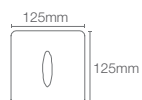

Urinal sensor DC with flushing adjustable in polished chrome