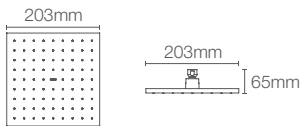

RAIN DUET™ | K-73199IN-CP

Square 203mm rainhead in polished chrome

Must order: Wall/ceiling mount square shower arm in polished chrome (K-20138IN-CP/ K-20137IN-CP)