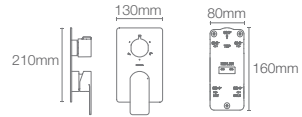

PARALLEL | K-32020IN-4-RGD

Recessed bath and shower AT360 trim+valve in rose gold