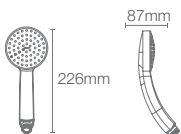

Must order: Hand shower bracket in polished chrome (K-9040IN-CP), Flexible hose (K-12067IN-CP/K-831727-U-CP)