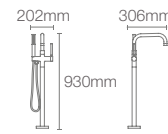

Must Order: Mounting base (K-97905T-NA)