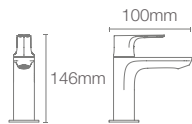

ALEO+™ | K-72312IN-4ND-CP

Single-control basin faucet without drain in polished chrome

ALEO+™ | K-20071IN-4-CP

Tall pillar tap in polished chrome

ALEO+™ | K-72326IN-4-CP

Pillar tap in polished chrome

ALEO+™ | K-72328IN-4FP-CP