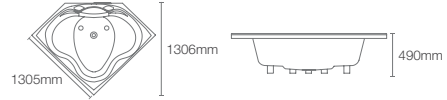

WHIRLPOOL

Experience a comfortable soaking experience with Kohler® Whirlpool®.

HOURGLASS™ | K-20627IN-K-0

Integrated acrylic whirlpool

Includes pillow, drain and two side apron

EMERALD™ | K-18777IN-K-0

Drop-in acrylic whirlpool