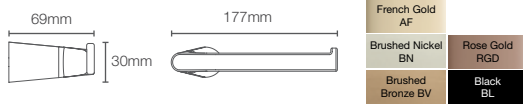

ACCENT | K-25346IN-AF

Toilet tissue holder in french gold