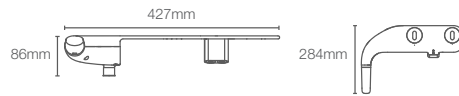

PURECLEAN™ | K-22860IN-0

Universal bidet attachment