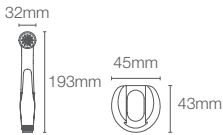

LUXE | K-77364IN-CP

Health faucet with hose and bracket in polished chrome