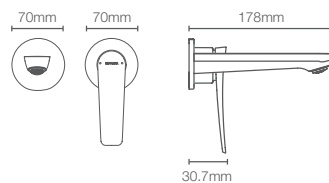

Must order: Trim only, for use with valve K-25149IN-NA