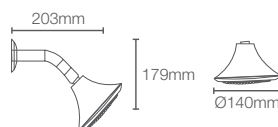

* Please contact our technical representative for information on 'Must order' list for all the above SKUs.