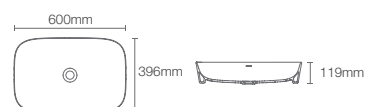

MODERNLIFE EDGE_™ | K-21226IN-HG1

Edge vessel basin without faucet hole in thundergrey