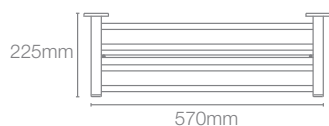

Towel shelf in polished chrome

COMPLEMENTARY™ | K-25065IN-CP

Square 610mm single towel bar in polished chrome

COMPLEMENTARY™ | K-25067IN-CP

Square towel ring in polished chrome

COMPLEMENTARY™ | K-25073IN-CP