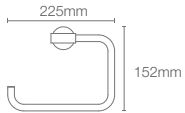

STILLNESS | K-14397T-RGD

Hotelier towel shelf in rose gold

STILLNESS | K-14451T-RGD

609mm towel bar in rose gold

STILLNESS | K-14456T-RGD

Towel ring in rose gold

STILLNESS | K-14458T-RGD

Robe hook in rose gold