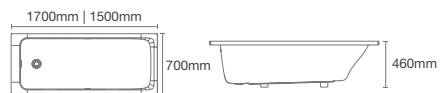

K-18776T-0
in 1525mm

Drop-in acrylic bathtub

Must order: Bath drain in polished chrome K-17295T-CP

REACH™

K-15848T-0
in 1700mm

K-15847T-0
in 1500mm

Drop-in acrylic bathtub

Must order: Bath drain in polished chrome K-17295T-CP