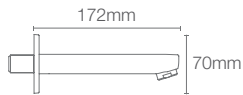

July_™ bath spout without diverter in polished chrome (K-99060IN-CP)

JULY™ | K-99060IN-CP

Bath spout without diverter in polished chrome

* Contact our Marketing team for availability of colour.

COMPLEMENTARY™