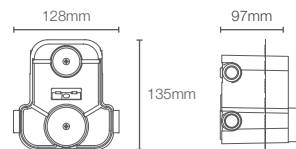

Must order: Valve only, for use with trim, Round trim K-20741IN-9FP/Square trim K-20742IN-9FP/Universal trim K-24431IN-/ ModernLife Edge™ trim K-23496IN-4

ANTHEM™ TRIMS

ANTHEM™ | K-26347IN-9-CP

Recessed bath and shower 3 outlet trim in polished chrome