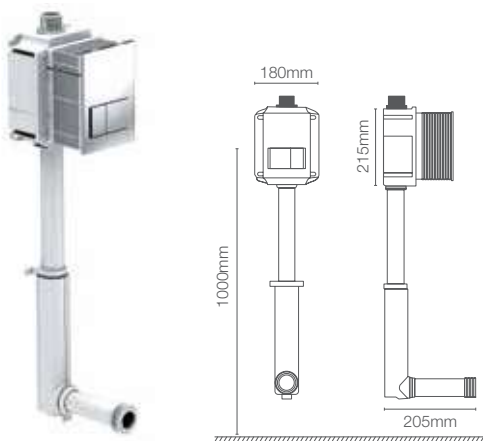

EASE OF INSTALLATION

Height adjustable through connection accessories to match all toilet rough-in.

SOFT PRESS™ | K-31538IN-NA

Pneumatic flush valve

SOFT PRESS™ | K-24555IN-P-CP

Pneumatic faceplate in polished chrome