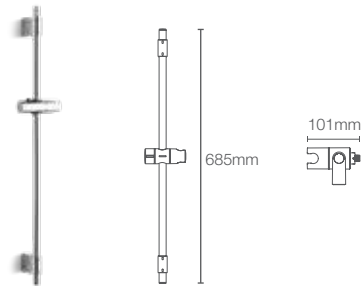

RAINJOY™ | K-72740IN-CP

Slidebar in polished chrome

MODERNLIFE™ | K-22308IN-CP

Wall mount shower arm (dual flow) in polished chrome

MODERNLIFE™ | K-22310IN-CP

Ceiling mount multifunction shower arm in polished chrome

COMPLEMENTARY™ | K-22446IN-BL

Wall mount shower arm in matte black