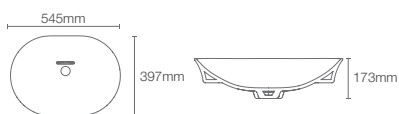

Vessel basin without faucet hole in indigo

Depth: 90mm

Must order: K-75823IN-CP and K-1460429-CP
drain and bottle trap 350mm

COMING SOON

VIVE™

K-28783IN-7

Vessel basin without faucet hole in black

Depth: 90mm