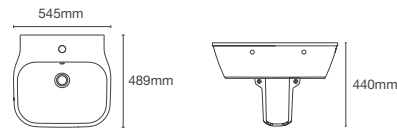

TRACE™ | K-30520IN-0 + K-5584IN-0

Half pedestal wall mount basin with single faucet hole in white

Depth:180mm

NEW

SPAN | K-24558IN-0

Half pedestal square (big) wall mount basin with single faucet hole in white