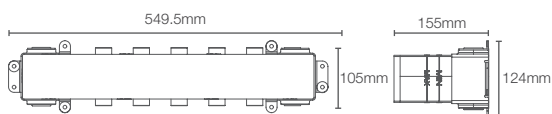

Must order: Valve only, for use with trim K-26350IN-9