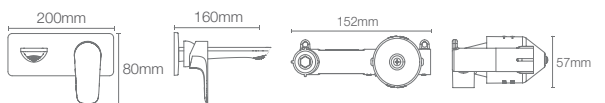

ALEO+™ | K-21970IN-4ND-RGD

Single-control wall mount basin faucet trim+valve in rose gold

Brushed Bronze BV

ALEO™ | K-21969IN-4ND-RGD

Single-control wall mount basin faucet trim+valve in rose gold

Brushed Bronze BV