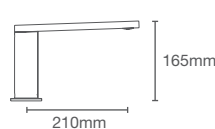

French Gold
AF