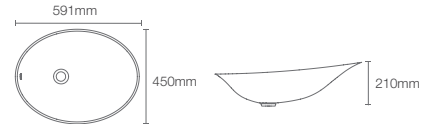

Depth: 178mm

Must order: Ceramic drain, without overflow (K-24740IN-0)