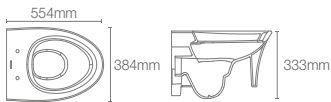

P-trap 205mm

Must order: Plastic outlet connector K-1046327-S)