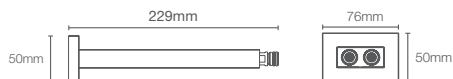

Use code K-8524T-RGD

Rose Gold
RGD

RAINJOY™ | K-72740IN-CP

Slidebar in polished chrome

MODERNLIFE™ | K-22308IN-CP

Wall mount shower arm (dual flow) in polished chrome

MODERNLIFE™ | K-22310IN-CP

Ceiling mount multifunction shower arm in polished chrome