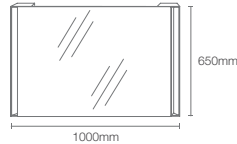

HD LIGHTED MIRRORS

VITALITY™ | K-22930IN-NA

1016mm perimeter circle light mirror

Dimensions: 43mm x 1016mm x 1016mm

NEW

MING | K-77115T-NA

800mm mirror

Dimensions: 800mm x 800mm

ESCALE™ | K-23264IN-NA

1000mm mirror

Dimensions: 1000mm x 650mm

REVE™ | K-23268IN-NA

1000mm mirror

Dimensions: 1000mm x 650mm

VITALITY™ | K-22932IN-NA

1016mm inset circle light mirror