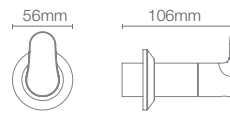

In-line stop valve trim (both G13mm and G19mm) in polished chrome

COMPLEMENTARY™