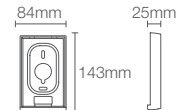

DTV+™ | K-682IN-K-NA

6-Port digital thermostatic valve

DTV+™ | K-557IN-K-NA

3-port digital thermostatic valve

DTV+™ | K-97172-NA

7.62 meter data cable

DIAL UP YOUR SHOWER EXPERIENCE

Push button interface to
precisely control temperature and flow.