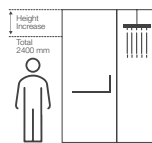

CP

NEW TRILOGY

K- 704705IN-SHP

Height Extension 2400mm
Partition
Height 400mm, Glass thickness 10mm

CP

Singulier 1 door 2 panels, straight in french gold

SINGULIER

SINGULIER