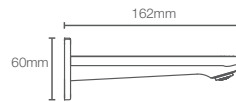

Recessed bath and shower AT235 trim in polished chrome

Must order: Trim only, for use with valve K-882IN-CP

FORE ARC™ | K-27492IN-CP

Bath spout without diverter in polished chrome

FORE ARC™ | K-27494IN-CP