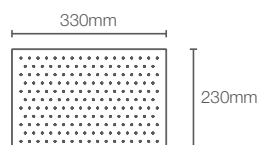

MODERNLIFE EDGE™ | K-9302IN-CL-CP

Square 330mm rainhead in polished chrome

Must order: Ceiling mount shower arm K-16347IN-CP / K-11623IN-CP/ Square ceiling arm K-20137IN-CP

MODERNLIFE™ | K-24470IN-CP

Modernlife™ dual flow 330mm x 230mm rainhead in polished chrome