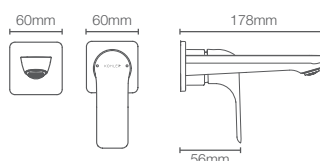

Must order: Trim only, for use with valve K-25150IN-NA

FORE LINE™ | K-27488IN-4ND-CP

Cold-only wall mount basin faucet trim in polished chrome

Must order: Trim only, for use with valve K-25149IN-NA

FORELINE™ | K-27480IN-4ND-CP