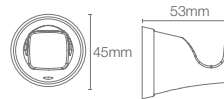

COMPLEMENTARY™ | K-5635IN-CP

Robe hook in polished chrome

French Gold
AF