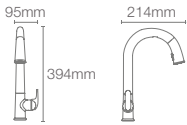

DECK MOUNT FAUCETS

SENSATE_® | K-72218T-B7-CP

Touchless pulldown deck-mount single-control kitchen faucet in polished chrome

MAZZ_® | K-72511IN-SD-CP

Pulldown deck-mount single-control kitchen faucet in polished chrome