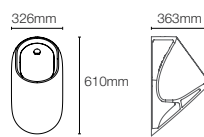

Must order: Urinal sensor