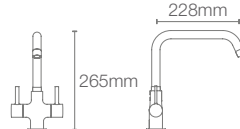

Deck-mount two-handle kitchen faucet in polished chrome

JULY™ | K-5243IN-4-CP