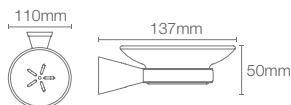

COMPLEMENTARY™ | K-5634IN-CP

Soap dish in polished chrome

French Gold
AF