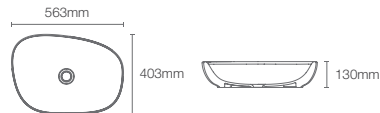

Depth: 130mm

Must order: K-24740IN-0 and K-75823IN-CP drain and bottle trap 350mm