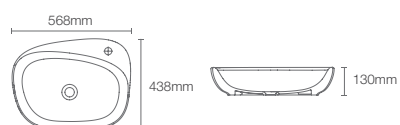

Vessel basin without faucet hole in white

Depth: 127mm

Must order: bottle trap 350mm (K-75823IN-CP)

KANKARA™ | K-76600IN-0

Vessel basin with single faucet hole in white

Depth: 114mm

Must order: K-24740IN-0 and K-75823IN-CP drain and bottle trap 350mm