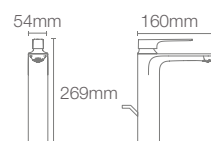

Single-control tall basin faucet with drain in polished chrome