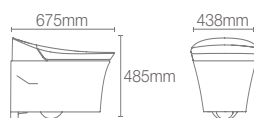

Wall hung Intelligent toilet with Quiet-Close™ seat cover in white