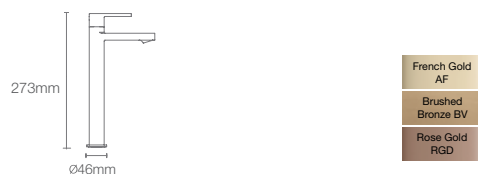

* Please contact our technical representative for information on 'Must order' list for all the above SKUs.