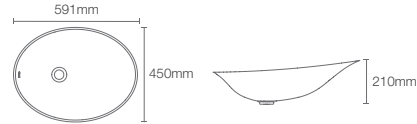

Depth: 178mm

Must order: Ceramic drain, without overflow (K-24740IN-0)