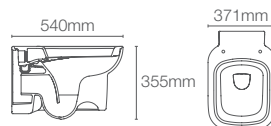

P-trap 215mm

Must order: Plastic outlet connector (K-1046327-S)