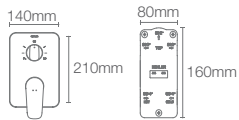

Recessed bath and shower AT360 trim+valve in rose gold

Use Code
K-22782IN-4-BV

Brushed Bronze BV