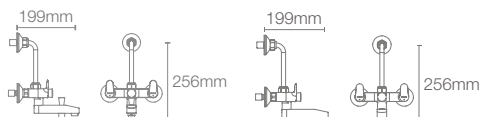

JULY™

K-99060IN-CP

Bath spout without diverter in polished chrome