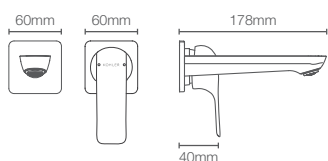

Must order: Trim only, for use with valve K-25150IN-NA

FORE LINE™ | K-27488IN-4ND-CP

Cold-only wall mount basin faucet trim in polished chrome

Must order: Trim only, for use with valve K-25149IN-NA

FORELINE™ | K-27480IN-4ND-CP