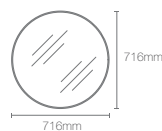

NEW

Circular mirror

Dimensions: 35mm x 716mm x 716mm

Use code
K-26050-BLL

Matte Black
BL