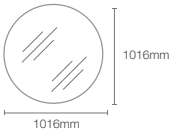

HD LIGHTED MIRRORS

VITALITY™ | K-22930IN-NA

1016mm perimeter circle light mirror

Dimensions: 43mm x 1016mm x 1016mm

NEW

MING | K-77115T-NA

800mm mirror

Dimensions: 800mm x 800mm