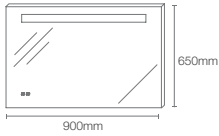

ESCALE™ | K-23264IN-NA

1000mm mirror

Dimensions: 1000mm x 650mm

REVE™ | K-23268IN-NA

1000mm mirror

Dimensions: 1000mm x 650mm

VITALITY™ | K-22932IN-NA

1016mm inset circle light mirror

Dimensions: 43mm x 1016mm x 1016mm

VITALITY™ | K-22929IN-NA

762mm perimeter circle light mirror

Dimensions: 43mm x 762mm x 762mm

FOREFRONT™ | K-23266IN-NA

900mm mirror

Dimensions: 900mm x 650mm

VITALITY™ | K-22928IN-NA

Column rectangular light mirror

Dimensions: 43mm x 1016mm x 762mm

FOREFRONT™ | K-23265IN-NA

600mm mirror

Dimensions: 600mm x 650mm

VITALITY™ | K-22931IN-NA

762mm inset circle light mirror

Dimensions: 43mm x 762mm x 762mm