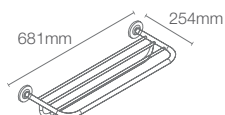

COMPLEMENTARY™ | K-17529T-CP

610mm towel shelf in polished chrome