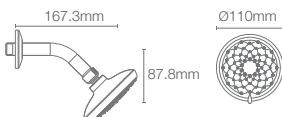

AWAKEN™ | K-72419IN-CP

Multifunction geometric showerhead without shower arm in polished chrome

AWAKEN™ | K-72425IN-CP

Multi-function organic 110mm showerhead without shower arm in polished chrome

RAIN DUET™ | K-72438IN-AF