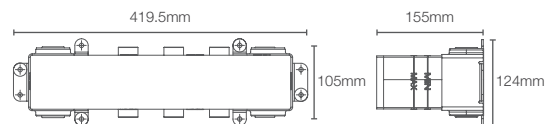

4 outlet thermostatic valve

Must order: Valve only, for use with trim K-26348IN-9