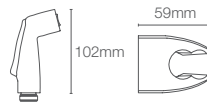

COMPLEMENTARY™ | K-12927IN-CP

Deco health sprays with metal hose and holder in polished chrome

French Gold AF
Brushed Nickel BN