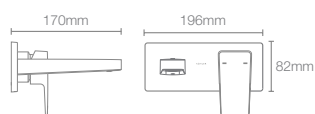

HONE

K-22540IN-4ND-CP

Single-control wall mount basin faucet trim in polished chrome

French Gold
AF

Must order: Trim only, for use with valve K-5679IN-CP