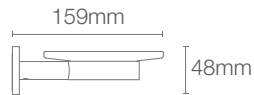

Soap dish in rose gold

STILLNESS | K-14463T-RGD