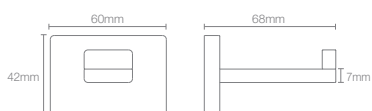

Square single robe hook in polished chrome

COMPLEMENTARY™ | K-25068IN-CP