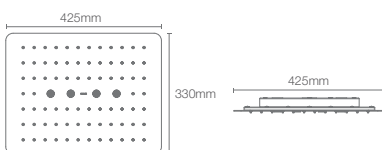

Hexagon 425mm x 330mm rainpanel in french gold

Features: • Katalyst™ Air Rain Shower • Superfine Atom Spray

MODERNLIFE EDGE™ | K-29961IN-CP

Rectangle 425mm x 330mm rainpanel in polished chrome

Features: • Katalyst™ Air Rain Shower • Superfine Atom Spray