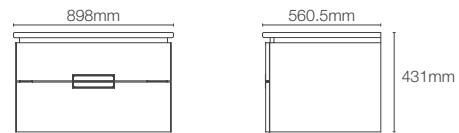

PROLOGUE™ | K-30457IN-MWF

Vanity 750 (MEM) - natural oak