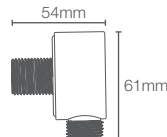

COMPLEMENTARY™ | K-22448IN-BL

Supply elbow in matte black