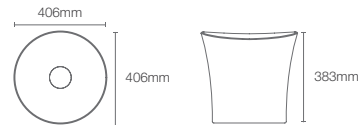

Must order: Clicker drain (K-7124-A-CP)