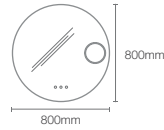

HD LIGHTED MIRRORS

VITALITY™ | K-22930IN-NA

1016mm perimeter circle light mirror

Dimensions: 43mm x 1016mm x 1016mm

NEW

MING | K-77115T-NA

800mm mirror

Dimensions: 800mm x 800mm