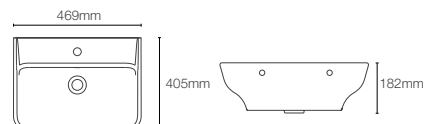

Depth: 180mm

Must order: Ceramic drain without overflow (K-24740IN-0)