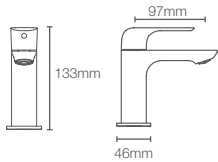

Single-control tall basin faucet without drain in polished chrome

FORELINE™ | K-27478IN-4ND-CP

Single-control basin faucet without drain in polished chrome

FORELINE™ | K-27485IN-4-CP

Pillar tap in polished chrome