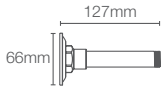

RAINFOREST™ | K-11623IN-CP

127mm ceiling mount shower arm
in polished chrome