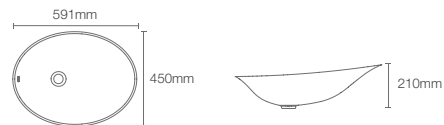

Depth: 178mm

Must order: Ceramic drain, without overflow (K-24740IN-0)

MICA SQUARE | K-90011T-0

Square vessel basin without faucet hole in white

Depth: 112mm

VEIL_R | K-77171IN-7

Vessel basin without faucet hole in black