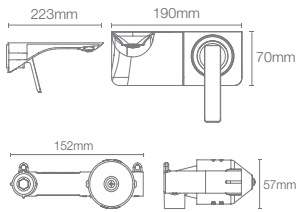

MODERNLIFE EDGE™ | K-29199IN-4ND-RGD

Single-control wall mount basin faucet trim+valve in rose gold