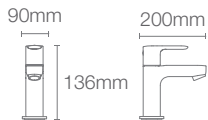

JULY™

K-11543IN-4-CP

Tall pillar tap in polished chrome

French Gold
AF
Brushed Nickel
BN

JULY™

K-75377IN-4-CP

Pillar tap in polished chrome

French Gold
AF
Brushed Nickel
BN