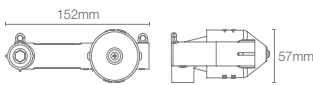

Must order: Valve only, trim to be ordered separately