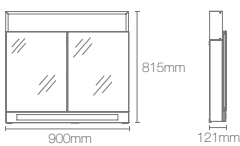

Dimensions: 117mm x 900mm x 815mm
Must order: K-99916IN-NA urbanity horizontal open self

NEW

NEW VERDERA™ | K-78282IN-NA

Mirror cabinet

Dimensions: 132mm x 864mm x 762mm

HD NON LIGHTED MIRROR CABINETS

NEW

MAXSTOW™