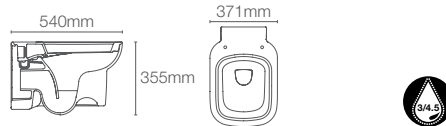

K-20217IN-S-0 with Quiet-Close™ slim seat

Rimless wall hung toilet with cover in white

REPLAY™

K-6098IN-S-K4

Wall hung toilet with Quiet-Close™ seat cover in cashmere

P-trap 215mm
Must order: Plastic outlet connector (K-1046327-S)