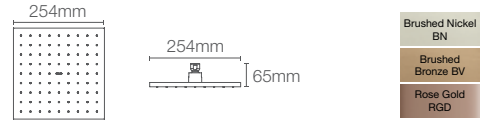

Single flow 330mm x 230mm rainhead in polished chrome

Must order: Wall/ceiling mount square shower arm in polished chrome (K-20138IN-CP/ K-20137IN-CP)

RAIN DUET™ | K-18361IN-CL-AF

Square 254mm rainhead in french gold