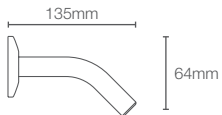

RAINFOREST™ | K-11623IN-CP

127mm ceiling mount shower arm
in polished chrome

COMPLEMENTARY™ | K-1061577IN-AF

Wall mount shower arm with escutcheon in
french gold

COMPLEMENTARY™ | K-99054IN-CP

Shower arm with escutcheon in
polished chrome