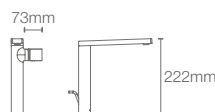

French Gold
AF
Brushed Nickel
BN
Brushed
Bronze BV
Rose Gold
RGD