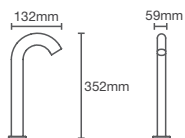

Touchless cold only tall basin faucet in polished chrome

STRAYT™ | K-72867IN-ND-CP