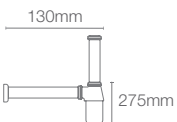

COMPLEMENTARY™ | K-7314IN-CP

300mm bottle trap in polished chrome