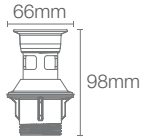

COMPLEMENTARY™ | K-45432IN-CP

Grid drain with overflow hole in polished chrome