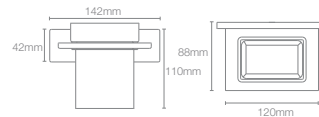

COMPLEMENTARY™ | K-25074IN-CP

Square tumbler holder in polished chrome