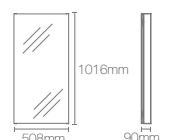

Dimensions: 117mm x 900mm x 815mm
Must order: K-99916IN-NA urbanity horizontal open self

NEW

NEW VERDERA™ | K-78282IN-NA

Mirror cabinet

Dimensions: 132mm x 864mm x 762mm

HD NON LIGHTED MIRROR CABINETS

NEW

MAXSTOW™

K-81144-DA1

Mirror cabinet

Dimensions: 90mm x 381mm x 609mm

NEW

MAXSTOW™

K-81145-DA1

Mirror cabinet

Dimensions: 90mm x 508mm x 609mm

NEW

MAXSTOW™

K-81149-DA1

Mirror cabinet

Dimensions: 90mm x 762mm x 1016mm

NEW

MAXSTOW™

K-81148-DA1

Mirror cabinet

Dimensions: 90mm x 508mm x 1016mm

NEW

MAXSTOW™

K-81146-DA1

Mirror cabinet

Dimensions: 90mm x 762mm x 610mm

THE KOHLER® VANITY ADVANTAGE