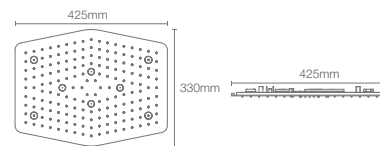

Features: • Katalyst™ Air Rain Shower • Superfine Atom Spray