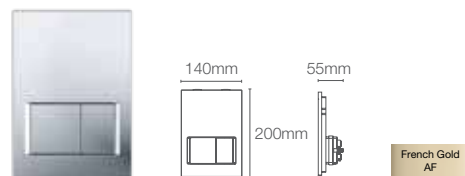

EASE OF INSTALLATION

Height adjustable through connection accessories to match all toilet rough-in.

SOFT PRESS™ | K-31538IN-NA

Pneumatic flush valve

SOFT PRESS™ | K-24555IN-P-CP

Pneumatic faceplate in polished chrome