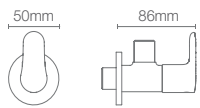

Angle valve G13mm in french gold (2 in 1 pack)

PARALLEL | K-23515IN-4-CP