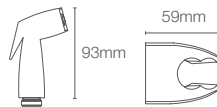

Health faucet with hose and bracket in polished chrome

Brushed Bronze BV
Black BL

COMPLEMENTARY™ | K-12925IN-CP

Basic health sprays with metal hose and holder in polished chrome

Rose Gold RGD

CUFF™

K-98100IN-CP in polished chrome | K-98100IN-0 in white