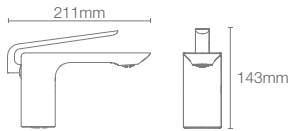

French Gold
AF
Rose Gold
RGD