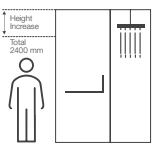

NEW TRILOGY

K- 704704IN-SHP

Height Extension 2400mm
T-Shape
Height 400mm, Glass thickness 10mm

CP