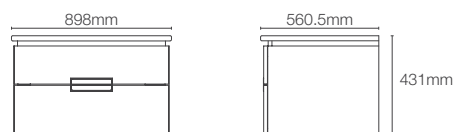

Kohler® vessels & faucets in images are to be bought separately.
Granite & marble tops are for pictorial reference only & are not part of vanities.