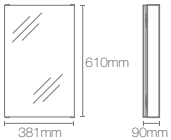

Column rectangular light mirror

Dimensions: 43mm x 1016mm x 762mm

FOREFRONT™ | K-23265IN-NA

600mm mirror

Dimensions: 600mm x 650mm

VITALITY™ | K-22931IN-NA

762mm inset circle light mirror

Dimensions: 43mm x 762mm x 762mm

Dimensions: 117mm x 900mm x 815mm
Must order: K-99916IN-NA urbanity horizontal open self

NEW

NEW VERDERA™ | K-78282IN-NA

Mirror cabinet

Dimensions: 132mm x 864mm x 762mm

HD NON LIGHTED MIRROR CABINETS

NEW

MAXSTOW™

K-81144-DA1

Mirror cabinet

Dimensions: 90mm x 381mm x 609mm

NEW

MAXSTOW™

K-81145-DA1

Mirror cabinet

Dimensions: 90mm x 508mm x 609mm