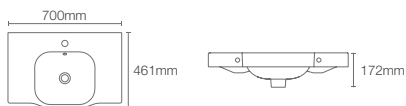

Depth: 121mm