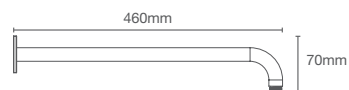

COMPLEMENTARY™ | K-22446IN-BL

Wall mount shower arm in matte black