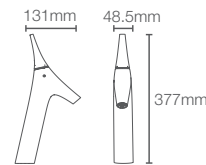

French Gold
AF
Rose Gold
RGD