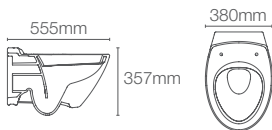

PRESQUTLE™

K-18133IN-SR-7

Wall hung toilet with Quiet-Close™ slim seat cover in black

P-trap 245mm

Must order: Plastic outlet connector (K-1046327-S)