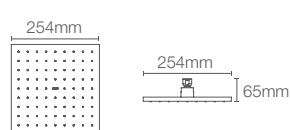

Must order: Wall/ceiling mount square shower arm in polished chrome (K-20138IN-CP/ K-20137IN-CP)

* Please contact our technical representative for information on 'Must order' list for all the above SKUs.