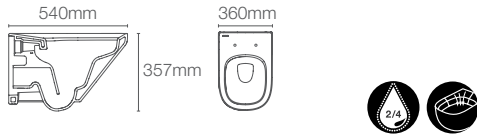

P-trap 200mm

Must order: Plastic outlet connector (K-1046327-S)