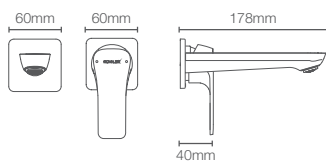

Must order: Trim only, for use with valve K-25150IN-NA