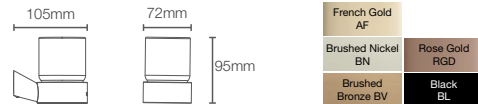

ACCENT | K-25428IN-AF

Tumbler holder in french gold