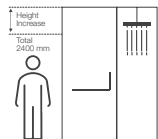

MEMOIRS

K- 705085IN-SHP

Height extension 2400mm
1 door 1 panel / 1 door 2 panels
Height: 400mm, Glass thickness 10mm

CP