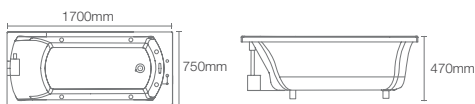

Must order: Bath drain in polished chrome (K-17295T-CP)