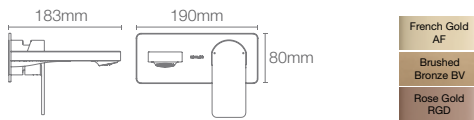

Must order: Trim only, for use with valve K-5679IN-CP

* RGD, BV available as Combo