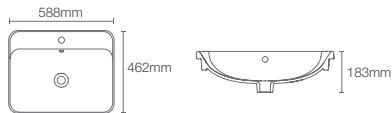

FOREFRONT™ | K-2749T-1-0

Vanity top with single faucet hole in white

Depth: 145mm

Must order: bottle trap 350mm (K-75823IN-CP)

SEMI-RECESSED

FOREFRONT™ | K-11479IN-VC1-0

Rectangular semi-recessed basin with single faucet hole in white