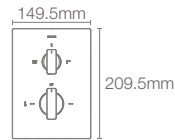

French Gold
AF
Rose Gold
RGD

Trim only, for use with valve K-20740IN-A-NA