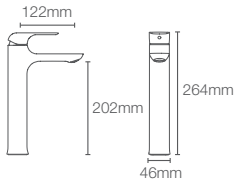

FORELINE™ | K-27478IN-4ND-CP

Single-control basin faucet without drain in polished chrome