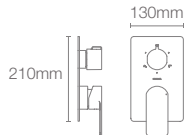

PARALLEL™ | K-23497IN-4-CP

Recessed bath and shower AT360 trim in polished chrome

- French Gold AF
- Rose Gold RGD

Must order: Trim only, for use with valve K-99924IN-CP

* RGD available as Combo