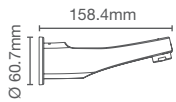

K-10385IN-CP
without diverter

K-10386IN-CP
with diverter

Bath spout in polished chrome

COMPLEMENTARY™

K-5249IN-CP
without diverter

K-5399IN-CP
with diverter

Bath spout in polished chrome

ELEVATE YOUR DAILY RITUAL