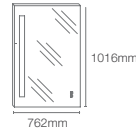

HD LIGHTED MIRRORS

VITALITY™ | K-22930IN-NA

1016mm perimeter circle light mirror

Dimensions: 43mm x 1016mm x 1016mm

NEW

MING | K-77115T-NA

800mm mirror

Dimensions: 800mm x 800mm

ESCALE™ | K-23264IN-NA

1000mm mirror

Dimensions: 1000mm x 650mm

REVE™ | K-23268IN-NA

1000mm mirror

Dimensions: 1000mm x 650mm

VITALITY™ | K-22932IN-NA

1016mm inset circle light mirror

Dimensions: 43mm x 1016mm x 1016mm

VITALITY™ | K-22929IN-NA

762mm perimeter circle light mirror

Dimensions: 43mm x 762mm x 762mm

FOREFRONT™ | K-23266IN-NA

900mm mirror

Dimensions: 900mm x 650mm

VITALITY™ | K-22928IN-NA

Column rectangular light mirror

Dimensions: 43mm x 1016mm x 762mm

FOREFRONT™ | K-23265IN-NA

600mm mirror

Dimensions: 600mm x 650mm

VITALITY™ | K-22931IN-NA

762mm inset circle light mirror

Dimensions: 43mm x 762mm x 762mm