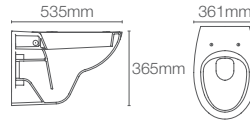

Wall hung toilet with cover in white

P-trap 225mm

Must order: Plastic outlet connector (K-1046327-S)

PATIO™

K-38791IN-0 with PureClean™ universal bidet seat **NEW**

K-18131IN-S-0 with Quiet-Close™ seat

Wall hung toilet with cover in white