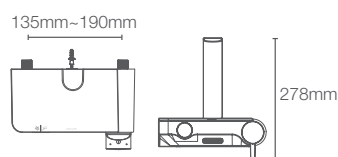

TOOBI CLICK

K-23147IN-4-CP

Wall mount exposed push-button bath and shower in polished chrome

* Please contact our technical representative for information on 'Must Order' list for all the above SKUs.

Loure® rectangle 600x800mm multifunction rainpanel in polished chrome (K-97168IN-CP)