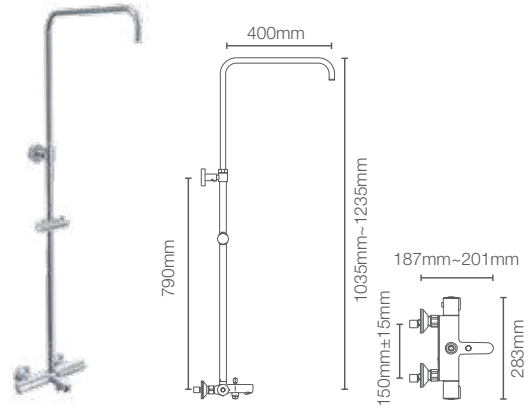

JULY^{TM}

K-997411N-C9-CP

Thermostatic 3-way shower column in polished chrome