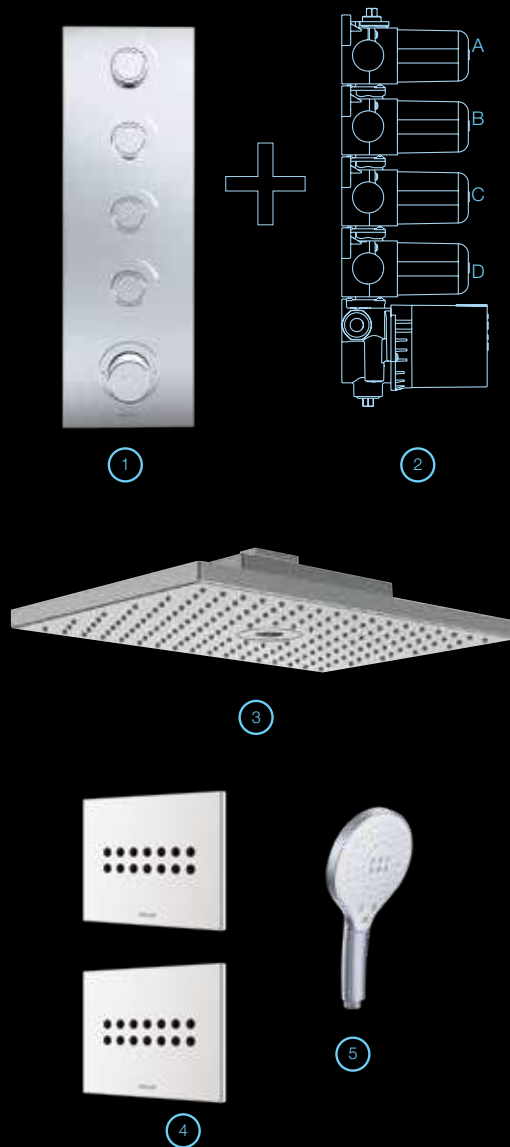

BEITOU™ INDULGE

1 | BEITOU™
K-77247IN-CP
Beitou™ Hi-flow
4-way Trim

2 | BEITOU™
K-77236IN-CP
Beitou™ Hi-flow
Thermostatic Valve,
4-way

3 | BEITOU™
K-24470IN-CP
Dual Flow Rain Panel
Rain + Laminar

4 | BEITOU™
K-22957T-CP
Beitou™ Body Spray
(2-in-1 pack)

5 | RAIN DUET™
K-24717IN-CP
3.0 Hand Shower
without hose

• 1 Complementary Supply Elbow (K-16381IN-CP) • 1 Hand Shower Hose (K-12067IN-CP)
• 1 Complementary Hand Shower Bracket (K-9040IN-CP)/ RainJoy Hand Shower Slidebar
(K-72740T-CP) • 1 Dual Flow Shower Arm (K-22308T-CP)