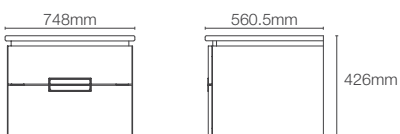

PROLOGUE™ | K-30458IN-MWF

Vanity 900 (MEM) - natural oak