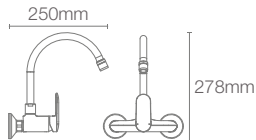

JULY™ | K-20591IN-4-CP

Wall-mount two-handle kitchen faucet in polished chrome

ALEO+™ | K-20590IN-4-CP

Wall-mount cold-only kitchen faucet in polished chrome

KUMIN™ | K-99483IN-A4-CP

Wall-mount single-control kitchen faucet in polished chrome