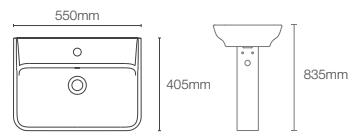

Depth: 180mm

SPAN | K-24559IN-0

Full pedestal square (big) wall mount basin with single faucet hole in white

Depth: 121mm

Must order: K-75823IN-CP and K-20746IN-0 drain and bottle trap 350mm/ Pedestal K-11340IN-0