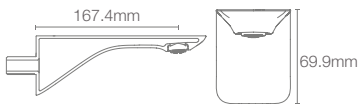

French Gold
AF
Rose Gold
RGD