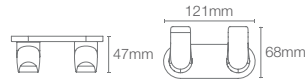

Double robe hook in polished chrome

AID™ | K-97499T-CP