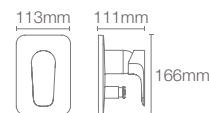

ALEO™

K-72290IN-4FP-CP

Recessed bath and shower AT235 trim in polished chrome

Must order: Trim only, for use with valve K-882IN-CP

*RGD, BV available as combo