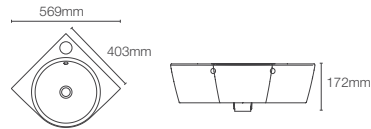

NEW

Wall mount basin with single faucet hole in white

Depth: 121mm