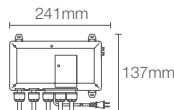

System controller module

DTV+™ | K-99694-CP