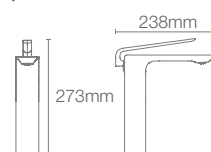

MODERNLIFE EDGE™ | K-25758IN-4ND-CP

Single-control tall basin faucet without drain in polished chrome