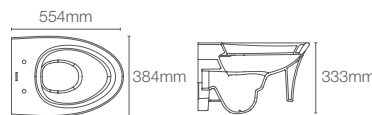

P-trap 205mm

Must order: Plastic outlet connector K-1046327-S)