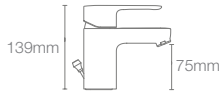

Finishes available only in faucet without drain

JULY™

K-29928IN-4-CP
with drain

K-29928IN-4ND-CP
without drain

Single-control basin faucet in polished chrome

French Gold
AF
Brushed Nickel
BN

Finishes available only in faucet without drain