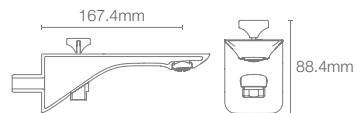

French Gold
AF
Rose Gold
RGD

* Please contact our technical representative for information on 'Must order' list for all the above SKUs.