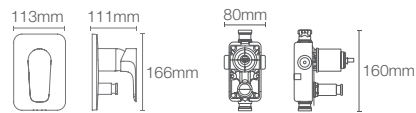

ALEO™ | K-22789IN-4-RGD

Recessed bath and shower AT360 trim+valve in rose gold

Use Code
K-22782IN-4-BV

Brushed Bronze BV

ALEO™ | K-22790IN-4-RGD

Recessed bath and shower AT235 trim+valve in rose gold

Brushed Bronze BV