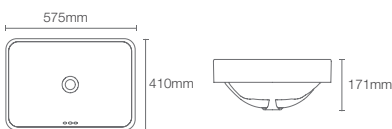

Depth: 124mm

Must order: Bottle trap 350mm (K-75823IN-CP)