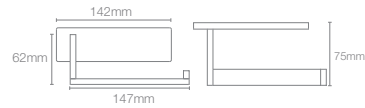

COMPLEMENTARY™ | K-25070IN-CP

Square tissue holder without cover in polished chrome