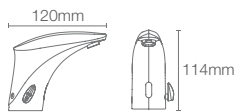

Touchless basin faucet in polished chrome

TOUCHLESS™ | K-18057IN-ND-CP