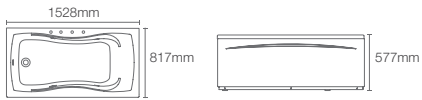

WHIRLPOOL

Experience a comfortable soaking experience with Kohler® Whirlpool®.

HOURGLASS™ | K-20627IN-K-0

Integrated acrylic whirlpool

Includes pillow, drain and two side apron

EMERALD™ | K-18777IN-K-0

Drop-in acrylic whirlpool