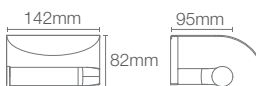

Tissue holder with cover in polished chrome