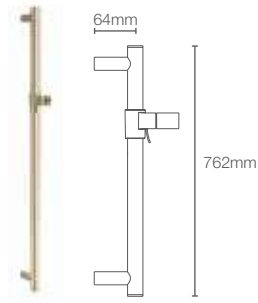

COMPLEMENTARY™ | K-8524-AF

762mm contemporary slide bar in french gold

Use code K-8524T-BN

Brushed Nickel
BN

Use code K-8524T-BV

Brushed Bronze
BV

Use code K-8524T-RGD

Rose Gold
RGD