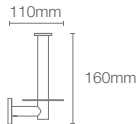

Tissue holder in rose gold

STILLNESS | K-14461T-RGD