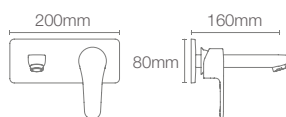

Must order: Trim only, for use with valve K-5679IN-CP