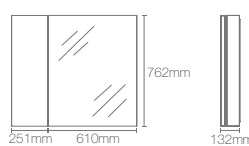

Dimensions: 117mm x 900mm x 815mm
Must order: K-99916IN-NA urbanity horizontal open self

NEW

NEW VERDERA™ | K-78282IN-NA

Mirror cabinet

Dimensions: 132mm x 864mm x 762mm

HD NON LIGHTED MIRROR CABINETS

NEW

MAXSTOW™