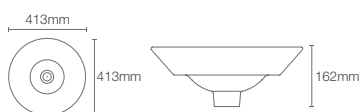

Depth: 111mm

Must order: K-75823IN-CP bottle trap 350mm