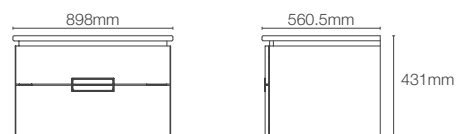

Kohler® vessels & faucets in images are to be bought separately.
Granite & marble tops are for pictorial reference only & are not part of vanities.