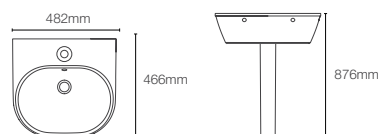

SPAN | K-24562IN-0

Full pedestal square (small) wall mount basin with single faucet hole in white

Depth: 152mm

NEW

SPAN | K-24561IN-0

Full pedestal round wall mount basin with single faucet hole in white

Depth: 152mm