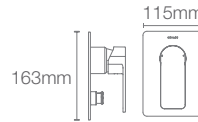

PARALLEL™ | K-23482IN-4-CP

Pillar tap in polished chrome

- French Gold AF
- Brushed Bronze BV
- Rose Gold RGD

PARALLEL™ | K-23496IN-4-CP

Recessed bath and shower AT235 trim in polished chrome

- French Gold AF
- Brushed Bronze BV
- Rose Gold RGD