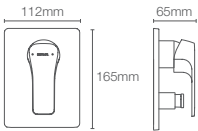

Recessed bath and shower AT235 trim in polished chrome

Must order: Trim only, for use with valve K-882IN-CP