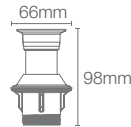

COMPLEMENTARY™ | K-45433IN-CP

Grid drain without overflow hole in polished chrome