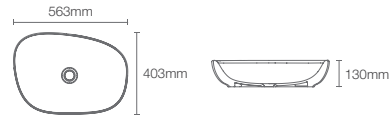

Vessel basin without faucet hole in black

Depth: 130mm

Must order: K-24740IN-0 and K-75823IN-CP drain and bottle trap 350mm

KANKARA™ | K-76601IN-K4

Vessel basin without faucet hole in cashmere

Depth: 130mm