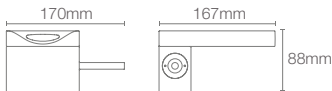

* Please contact our technical representative for information on 'Must order' list for all the above SKUs.