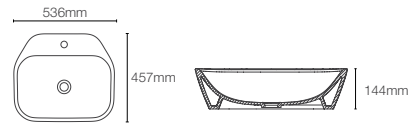

NEW

Square vessel basin with single faucet hole in white

Depth: 121mm

Must order: K-75823IN-CP and K-20746IN-0 drain and bottle trap 350mm