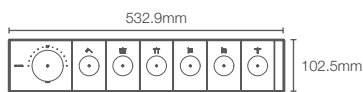

Must order: Trim only, for use with valve K-26344IN-NA

* Please contact our technical representative for information on 'Must order' list for all the above SKUs.