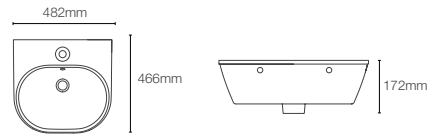

NEW

Round wall mount basin with single faucet hole in white