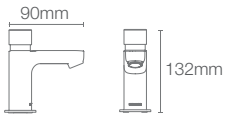

Soft press auto closing cold only faucet in polished chrome

BARDON™ | K-5486T-2-0P