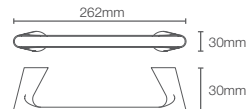

French Gold AF	Rose Gold RGD
Brushed Nickel BN	Black BL
Brushed Bronze BV