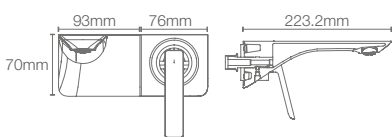

French Gold
AF
Rose Gold
RGD

Trim only, for use with valve K-5679IN-CP
*RGD available as Combo