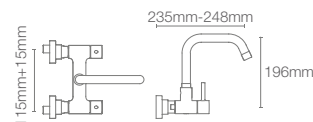

July™ wall mount cold-only kitchen faucet in polished chrome K-20588IN-4-CP

WALL MOUNT FAUCETS

ALEO+™ | K-20593IN-4-CP

Wall-mount single-control kitchen faucet in polished chrome

CUFF™ | K-37315IN-4-CP

Wall-mount two-handle kitchen faucet in polished chrome