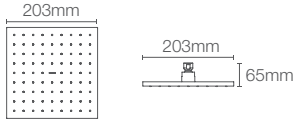

RAIN DUET EDGE™ | K-73038IN-CL-CP

Square 203mm rainhead in polished chrome

Wall/ceiling mount square shower arm in polished chrome (K-20138IN-CP/ K-20137IN-CP)