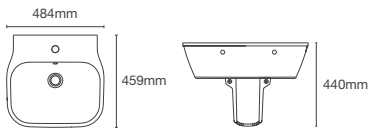

Depth:172mm

Must order: K-75823IN-CP and K-20746IN-0 drain and bottle trap 350mm/ Pedestal K-2019IN-0/ K-24559IN-0

NEW

SPAN | K-24563IN-0

Half pedestal square (small) wall mount basin with single faucet hole in white