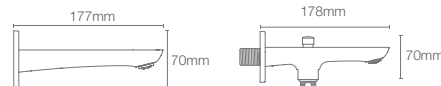

Bath spout in polished chrome

French Gold AF
Brushed Bronze BV

ALEO™

K-99061IN-CP without diverter | K-20077IN-CP with diverter

Bath spout in polished chrome

French Gold AF
Matte Black BL

HONE

K-22543IN-CP without diverter | K-22544IN-CP with diverter