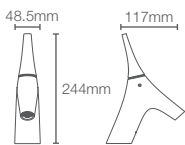

French Gold
AF
Rose Gold
RGD