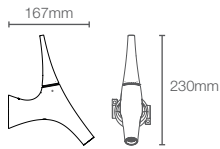

Single-control monoblock wall mount basin faucet in polished chrome

French Gold
AF
Rose Gold
RGD

*Valve included