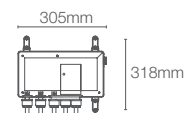

DTV+™ | K-682IN-K-NA

6-Port digital thermostatic valve

DTV+™ | K-557IN-K-NA

3-port digital thermostatic valve

DTV+™ | K-97172-NA

7.62 meter data cable

DIAL UP YOUR SHOWER EXPERIENCE

Push button interface to
precisely control temperature and flow.