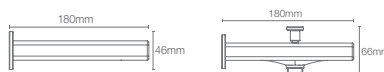

K-37344IN-CP without diverter | K-37343IN-CP with diverter

Bath spout in polished chrome

French Gold AF
Brushed Bronze BV