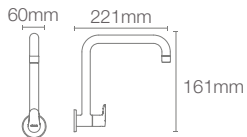

Wall-mount cold-only kitchen faucet in polished chrome

TAUT™ | K-74054IN-4-CP