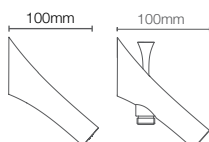

K-23973IN-AA-CP without diverter | K-23974IN-AA-CP with diverter

French Gold AF
Rose Gold RGD