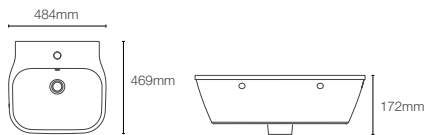

NEW

SPAN | K-31461IN-0

Wall mount basin with single faucet hole in white

Depth: 121mm

NEW

SPAN | K-31460IN-0

Square wall mount (small) basin with single faucet hole in white

Depth: 121mm