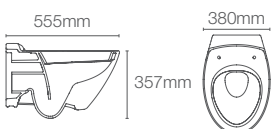

P-trap 245mm

Must order: Plastic outlet connector (K-1046327-S)