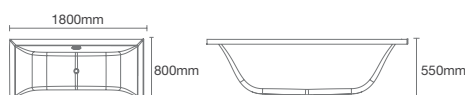

PURE INDULGENCE

OVE™ | K-1707T-Z-0

Drop-in acrylic bathtub

Must order: Bath drain in polished chrome K-17295T-CP

EVOK™ | K-1704T-Z-0

Drop-in acrylic bathtub

Must order: Bath drain in polished chrome K-17295T-CP, K-18922T-1P and K-18922T-58