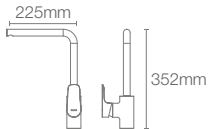

Deck-mount single-control kitchen faucet in polished chrome

CUFF™ | K-37316IN-4-CP