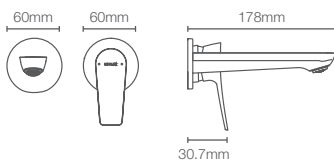

Must order: Trim only, for use with valve K-25150IN-NA