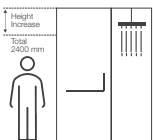

SINGULIER

K- 704793IN-SHP

Height extension 2400mm
1 door 1 panel /1 door 2 panels
Height 400mm, Glass thickness 10mm

French Gold AF	Brushed Nickel BN
Brushed Bronze BV	Rose Gold RGD
CP