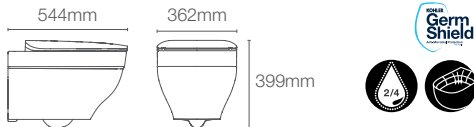

REPLAY™

K-6098IN-S-K4

Wall hung toilet with Quiet-Close™ seat cover in cashmere