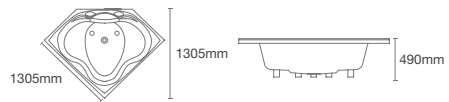

EVOK™ | K-18349T-0

Drop-in acrylic bathtub

Must order: Bath drain in polished chrome K-10164T-CP

EMERALD™ | K-18778T-0

Drop-in acrylic bathtub

Must order: Bath drain in polished chrome K-17295T-CP

DUO™

K-18775T-0
in 1670mm