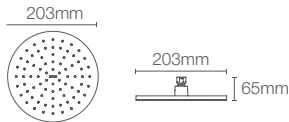

RAIN DUET™ | K-73198IN-CP

Round 203mm rainhead in polished chrome

Must order: Wall/ceiling mount shower arm in polished chrome (K-16346IN-CP/K-16347IN-CP/ K-11623IN-CP)