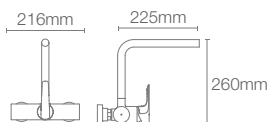

Wall-mount single-control kitchen faucet in polished chrome

CUFF™ | K-37315IN-4-CP