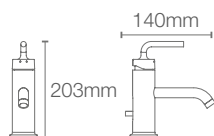

PURIST™

Purist™ faucets combine the strength of simple, architectural forms with sensual design lines and careful detailing for inviting visual appeal.

Single-control wall mount basin faucet (valve + trim) in polished chrome

Valve included

Single-control tall basin faucet without drain in polished chrome

Black
BL

Single-control basin faucet with drain in polished chrome

Black
BL

Bath spout without diverter in polished chrome

* Please contact our technical representative for information on 'Must order' list for all the above SKUs.