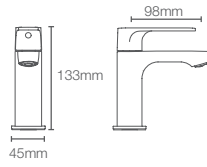

Pillar tap in polished chrome

FORE TRI™ | K-27498IN-4FP-CP