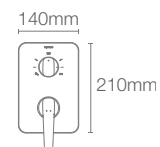

Recessed bath and shower AT235 trim in polished chrome

Must order: Trim only, for use with valve K-882IN-CP

* RGD, BV available as Combo

ALEO+™ | K-77311IN-4FP-CP

Recessed bath and shower AT360 trim in polished chrome