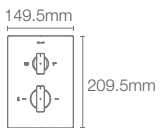

Recessed bath and shower square trim in polished chrome

Must order: Trim only, for use with valve K-20740IN-NA

MODERNLIFE EDGE™ | K-25761IN-9FP-CP

Recessed bath and shower trim with diverter in polished chrome