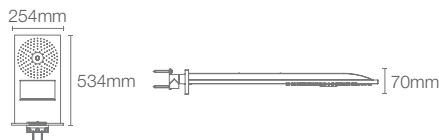

BEITOU™ | K-72830IN-L-CP

Wall mount 550mm x 280mm rainpanel in polished chrome

Features: • Katalyst™ Air Rain Shower • Cascade • Laminar flow • Ambient hydro-powered light