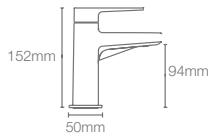

HONE

K-22538IN-4-CP

Pillar tap in polished chrome

French Gold
AF