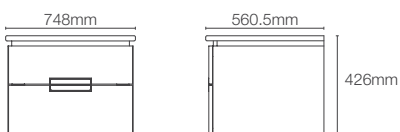

LUXE | K-30460IN-MWF

Vanity 900 (MEM) - natural oak