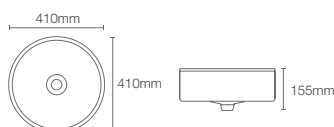

Depth: 108mm