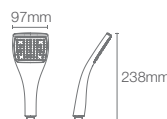

AWAKEN™ | K-72421IN-CP

Multi-function organic 117mm handshower with hose in polished chrome

Must order: Hand shower bracket in polished chrome (K-9040IN-CP)

SPATULA™ | K-98445IN-CP

Single-function large hand shower with hose in polished chrome