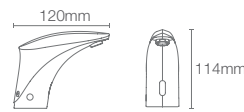

Touchless cold only basin faucet in polished chrome

OBLO | K-8397T-CP