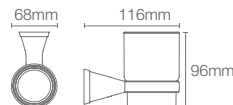

COMPLEMENTARY™ | K-5637IN-CP

Tumbler holder in polished chrome