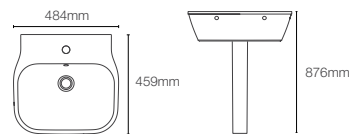

Depth: 152mm

NEW