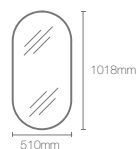

NEW

Capsule mirror

Dimensions: 35mm x 510mm x 721mm

Use code
K-26051-BLL

Matte Black
BL