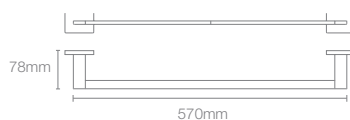

Towel shelf in polished chrome

COMPLEMENTARY™ | K-25065IN-CP

Square 610mm single towel bar in polished chrome

COMPLEMENTARY™ | K-25067IN-CP

Square towel ring in polished chrome

COMPLEMENTARY™ | K-25073IN-CP