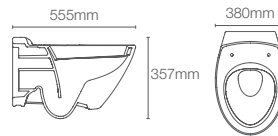

P-trap 205mm

Must order: Plastic outlet connector K-1046327-S)

PRESQUTLE™

K-6321IN-SS-0

Wall hung toilet with PureClean™ seat cover in white

P-trap 245mm

Must order: Plastic outlet connector (K-1046327-S)

PRESQUTLE™