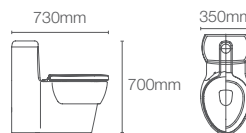

ONE™ | K-17629IN-SM-0

One-piece toilet with Quiet-Close™ seat cover in white

S-trap 305mm

Must order: P-trap K-1036901

Compatible with: C3-150 (K-8297T-0); C3-230 (K-4108T-0)