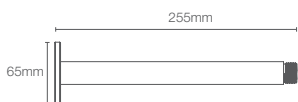

COMPLEMENTARY™ | K-15399T-B-BV

Ceiling mount shower arm in brushed bronze