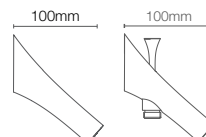

French Gold
AF
Rose Gold
RGD

* Please contact our technical representative for information on 'Must order' list for all the above SKUs.