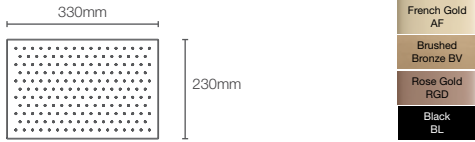

MODERNLIFE™ | K-27731IN-CP

Single flow 330mm x 230mm rainhead in polished chrome

Must order: Wall/ceiling mount square shower arm in polished chrome (K-20138IN-CP/ K-20137IN-CP)