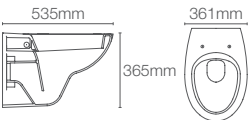

P-trap 210mm

Must order: Plastic outlet connector (K-1046327-S)

*Compatible with K-72757IN-0 PureClean™ Bidet Seat - Oval

PATIO™

K-18131IN-S-7

Wall hung toilet with Quiet-Close™ seat cover in black

P-trap 210mm