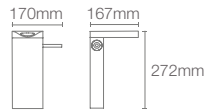

BEITOU™ | K-99858IN-4-CP

Single-control tall basin faucet without drain in polished chrome

BEITOU™ | K-99856IN-4-CP

Single-control basin faucet without drain in polished chrome