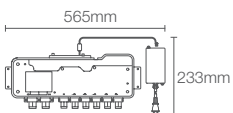

DTV+™ | K-682IN-K-NA

6-Port digital thermostatic valve

DTV+™ | K-557IN-K-NA

3-port digital thermostatic valve

DTV+™ | K-97172-NA

7.62 meter data cable

DIAL UP YOUR SHOWER EXPERIENCE

Push button interface to
precisely control temperature and flow.