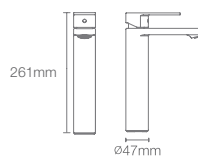

PARALLEL™ | K-23475IN-4ND-CP

Single-control tall basin faucet without drain in polished chrome