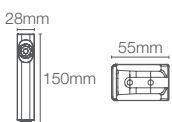

CUFF™

K-98100IN-CP in polished chrome | K-98100IN-0 in white

Health faucet with metal hose and holder