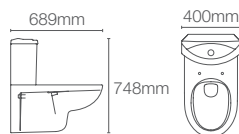

Must order: Plastic outlet connector (K-1046327-S)

*Compatible with K-72757IN-0 PureClean™ Bidet Seat - Oval

EXPOSED WALL HUNG

ODEON™

K-17661K-S-0

Wall hung toilet with Quiet-Close™ seat cover and exposed tank in white