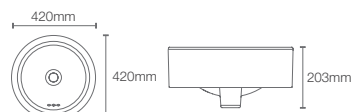

CONICAL BELL™ | K-2200IN-K4

Vessel basin without faucet hole in cashmere

Depth: 111mm

Must order: K-75823IN-CP bottle trap 350mm

CHALICE™ ROUND | K-14800X-0

Vessel basin without faucet hole in white

Depth: 146mm