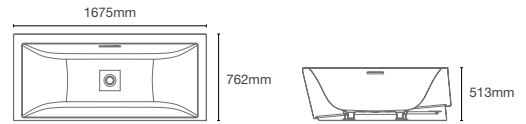

EVOK™ | K-18343T-0
1.7M rectangular freestanding bath in white