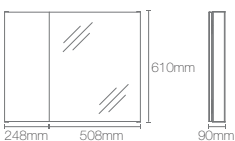

Mirror cabinet

Dimensions: 90mm x 508mm x 1016mm

NEW

MAXSTOW™

K-81146-DA1

Mirror cabinet

Dimensions: 90mm x 762mm x 610mm

THE KOHLER® VANITY ADVANTAGE