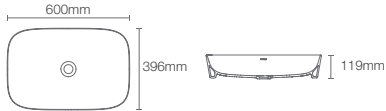

Depth: 113mm

Must order: K-24740IN-0 and K-75823IN-CP drain and bottle trap 350mm