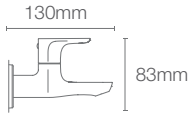

COMPLEMENTARYTM | K-11568IN-7B-CP

Small angle valve with G13mm connection in polished chrome

ALEOTM | K-20075IN-4-CP

2-way bib tap in polished chrome

ALEO™ | K-20073IN-4-CP

1-way bib tap in polished chrome