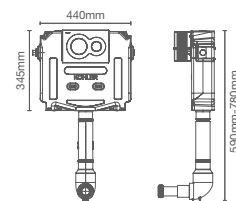

Must order: Drain Connector Assy OW (K-1355356)