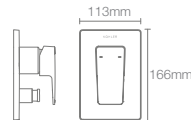

Pillar tap in polished chrome

French Gold
AF

HONE

K-22541IN-4FP-CP

Recessed bath and shower AT235 trim in polished chrome

French Gold
AF

Must order: Trim only, for use with valve K-882IN-CP

HONE