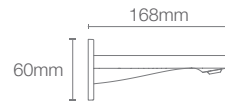

PARALLEL™ | K-23512IN-CP

Bath spout without diverter in polished chrome

- French Gold AF
- Brushed Bronze BV
- Rose Gold RGD