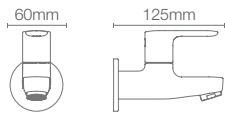

1-way bib tap in polished chrome

JULY™ | K-16087IN-4-CP