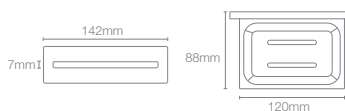

Square soap dish in polished chrome