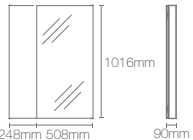

NEW

MAXSTOW™

K-81149-DA1

Mirror cabinet

Dimensions: 90mm x 762mm x 1016mm