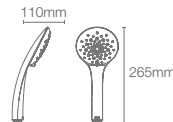

Must order: Hand shower bracket in polished chrome (K-9040IN-CP)

RENEW™ | K-99063IN-CP

Multi-function organic 110mm handshower without hose in polished chrome

Must order: Hand shower bracket in polished chrome (K-9040IN-CP), Flexible hose (K-12067IN-CP/K-831727-U-CP)