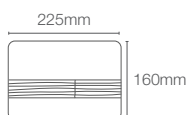

RIVIERA

K-28476IN-M-CP

Faceplate in polished chrome