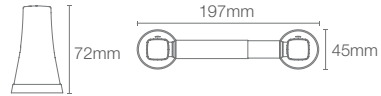

COMPLEMENTARY™ | K-5632IN-CP

Tissue holder in polished chrome

French Gold
AF