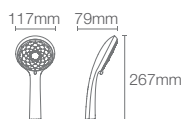

Must order: Hand shower bracket in polished chrome (K-9040IN-CP)