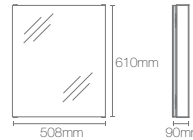

Dimensions: 117mm x 900mm x 815mm
Must order: K-99916IN-NA urbanity horizontal open self

NEW

NEW VERDERA™ | K-78282IN-NA

Mirror cabinet

Dimensions: 132mm x 864mm x 762mm

HD NON LIGHTED MIRROR CABINETS

NEW

MAXSTOW™

K-81144-DA1

Mirror cabinet

Dimensions: 90mm x 381mm x 609mm

NEW

MAXSTOW™

K-81145-DA1

Mirror cabinet

Dimensions: 90mm x 508mm x 609mm

NEW

MAXSTOW™

K-81149-DA1

Mirror cabinet

Dimensions: 90mm x 762mm x 1016mm

NEW

MAXSTOW™

K-81148-DA1