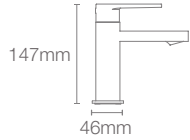

- French Gold AF
- Brushed Bronze BV
- Rose Gold RGD