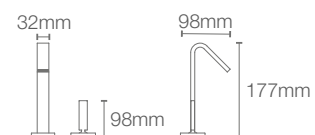

Single-control basin faucet in polished chrome