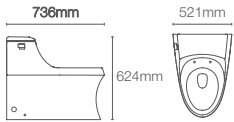

SAN RAPHAEL GRANDE | K-8688T-S-0

Skirted one-piece toilet with Quiet-Close™ seat cover in white

S-trap 305mm