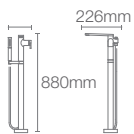

Must Order: Mounting base (97904T-NA)