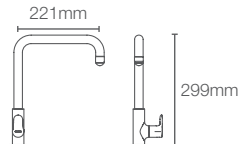

Deck-mount cold only kitchen faucet in polished chrome

ALEO+™ | K-20587IN-4-CP