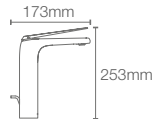

Rose Gold
RGD