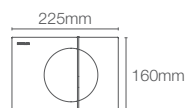

Glossy Black
7
Glossy White
0
Brushed
Bronze BV