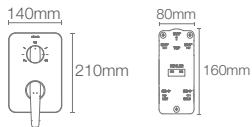

Recessed bath and shower AT360 trim+valve in rose gold

Brushed Bronze BV