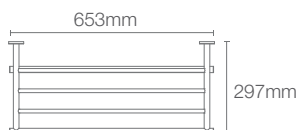

Hotelier towel shelf in rose gold

STILLNESS | K-14451T-RGD