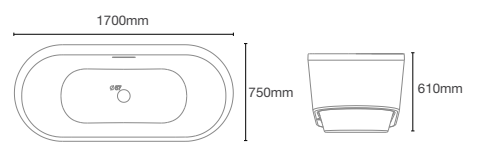

A LUXURIOUS BATH EXPERIENCE