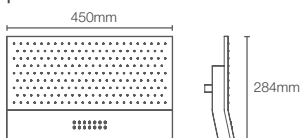

Dual flow 450mm x 284mm rainhead in polished chrome

ModernLife™ wall mount shower arm-multifunction: K-22308IN-CP/ModernLife™ ceiling mount shower arm-multi function: K-22310IN-CP

Features: • Katalyst™ Air Rain Shower • Kinetic Spray