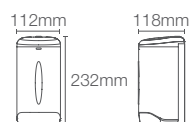

Touchless soap dispenser in polished chrome