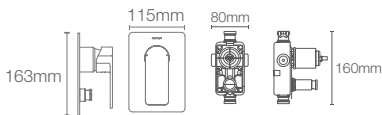

PARALLEL | K-32019IN-4-RGD

Recessed bath and shower AT235 trim+valve in rose gold

Brushed Bronze BV