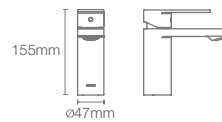

PARALLEL™ | K-23472IN-4ND-CP

Single-control basin faucet without drain in polished chrome