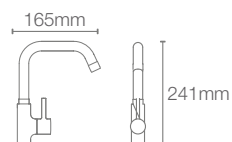

JULY™ | K-20585IN-4-CP

Deck-mount cold only kitchen faucet in polished chrome

ALEO+™ | K-20587IN-4-CP

Deck-mount cold-only kitchen faucet in polished chrome

CUFF™ | K-37313IN-4-CP

Deck-mount cold-only kitchen faucet in polished chrome