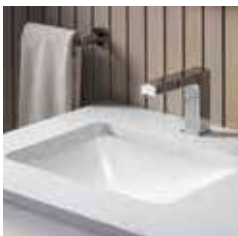

If your bathroom is compact choose from the following options:

WITH COUNTER

VESSEL

Vessel sinks sit on top of the counter and a touch of eye catching luxury.

SELF RIMMING

Featuring a lip that sits on the countertop, they are easily retrofitted and are ideal for remodeling.