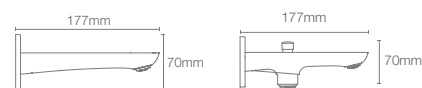

ALEO™

K-99061IN-CP
without diverter

K-20077IN-CP
with diverter

Bath spout in polished chrome