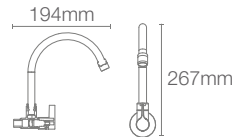

CUFF™ | K-37314IN-4-CP

Wall-mount cold-only kitchen faucet in polished chrome

JULY™ | K-20588IN-4-CP

Wall-mount cold-only kitchen faucet in polished chrome

TAUT™ | K-74054IN-4-CP

Wall-mount cold-only kitchen faucet in polished chrome