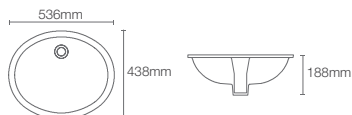

Depth: 140mm

* Please contact our technical representative for information on 'Must order' list for all the above SKUs.

ARRAY OF STYLES AND FINISH OPTIONS | MODERNLIFE EDGE™ FAUCET & MODERNLIFE EDGE™ VESSEL