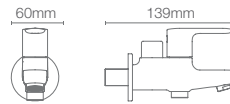

2-way bib tap in polished chrome

JULY™ | K-16093IN-4-CP