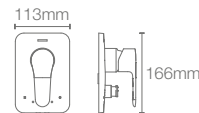

JULY™

K-P16316IN-4FP-CP

Recessed bath and shower AT235 trim in polished chrome