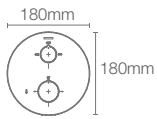

Must order: Trim only, for use with valve K-20740IN-NA