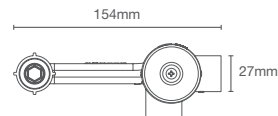

BASIN FAUCET VALVE | K-25150IN-NA

Single-control wall mount basin faucet valve

Must order: Valve only, trim to be ordered separately