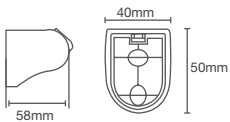

COMPLEMENTARY™ | K-9040IN-CP

Hand shower bracket in polished chrome

K-9040T-ZZ-AF

French Gold AF

K-9040T-RGD

Rose Gold RGD