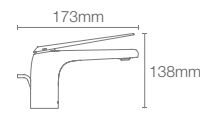

Rose Gold
RGD

COMPOSED®

Clean. Classic. Quietly confident. Composed® is designed for connoisseurs of modern art and architecture.