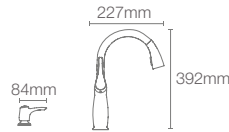

DECK MOUNT FAUCETS

SENSATE_® | K-72218T-B7-CP

Touchless pulldown deck-mount single-control kitchen faucet in polished chrome

MAZZ_® | K-72511IN-SD-CP

Pulldown deck-mount single-control kitchen faucet in polished chrome