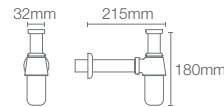

GENERIC | K-75823IN-CP

350mm bottle trap in polished chrome

French Gold AF	Rose Gold RGD
Brushed Nickel BN	Black BL
Brushed Bronze BV