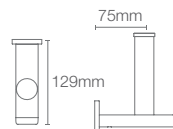

Tissue holder in polished chrome

AID™ | K-97503T-CP