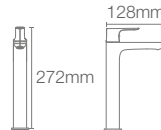

ALEO+™ | K-72326IN-4-CP

Pillar tap in polished chrome