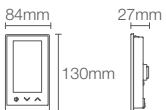

Digital interface

DTV+™ | K-99695IN-A-NA