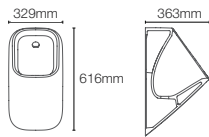

Must order: Urinal sensor