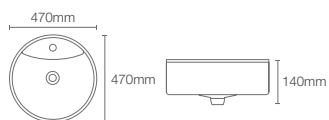

Depth: 116mm

Must order: K-75823IN-CP and K-20746IN-0
bottle trap 350mm and grid drain