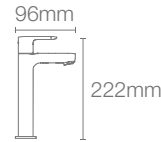

JULY™

K-11543IN-4-CP

Tall pillar tap in polished chrome

French Gold
AF
Brushed Nickel
BN

JULY™

K-75377IN-4-CP

Pillar tap in polished chrome

French Gold
AF
Brushed Nickel
BN