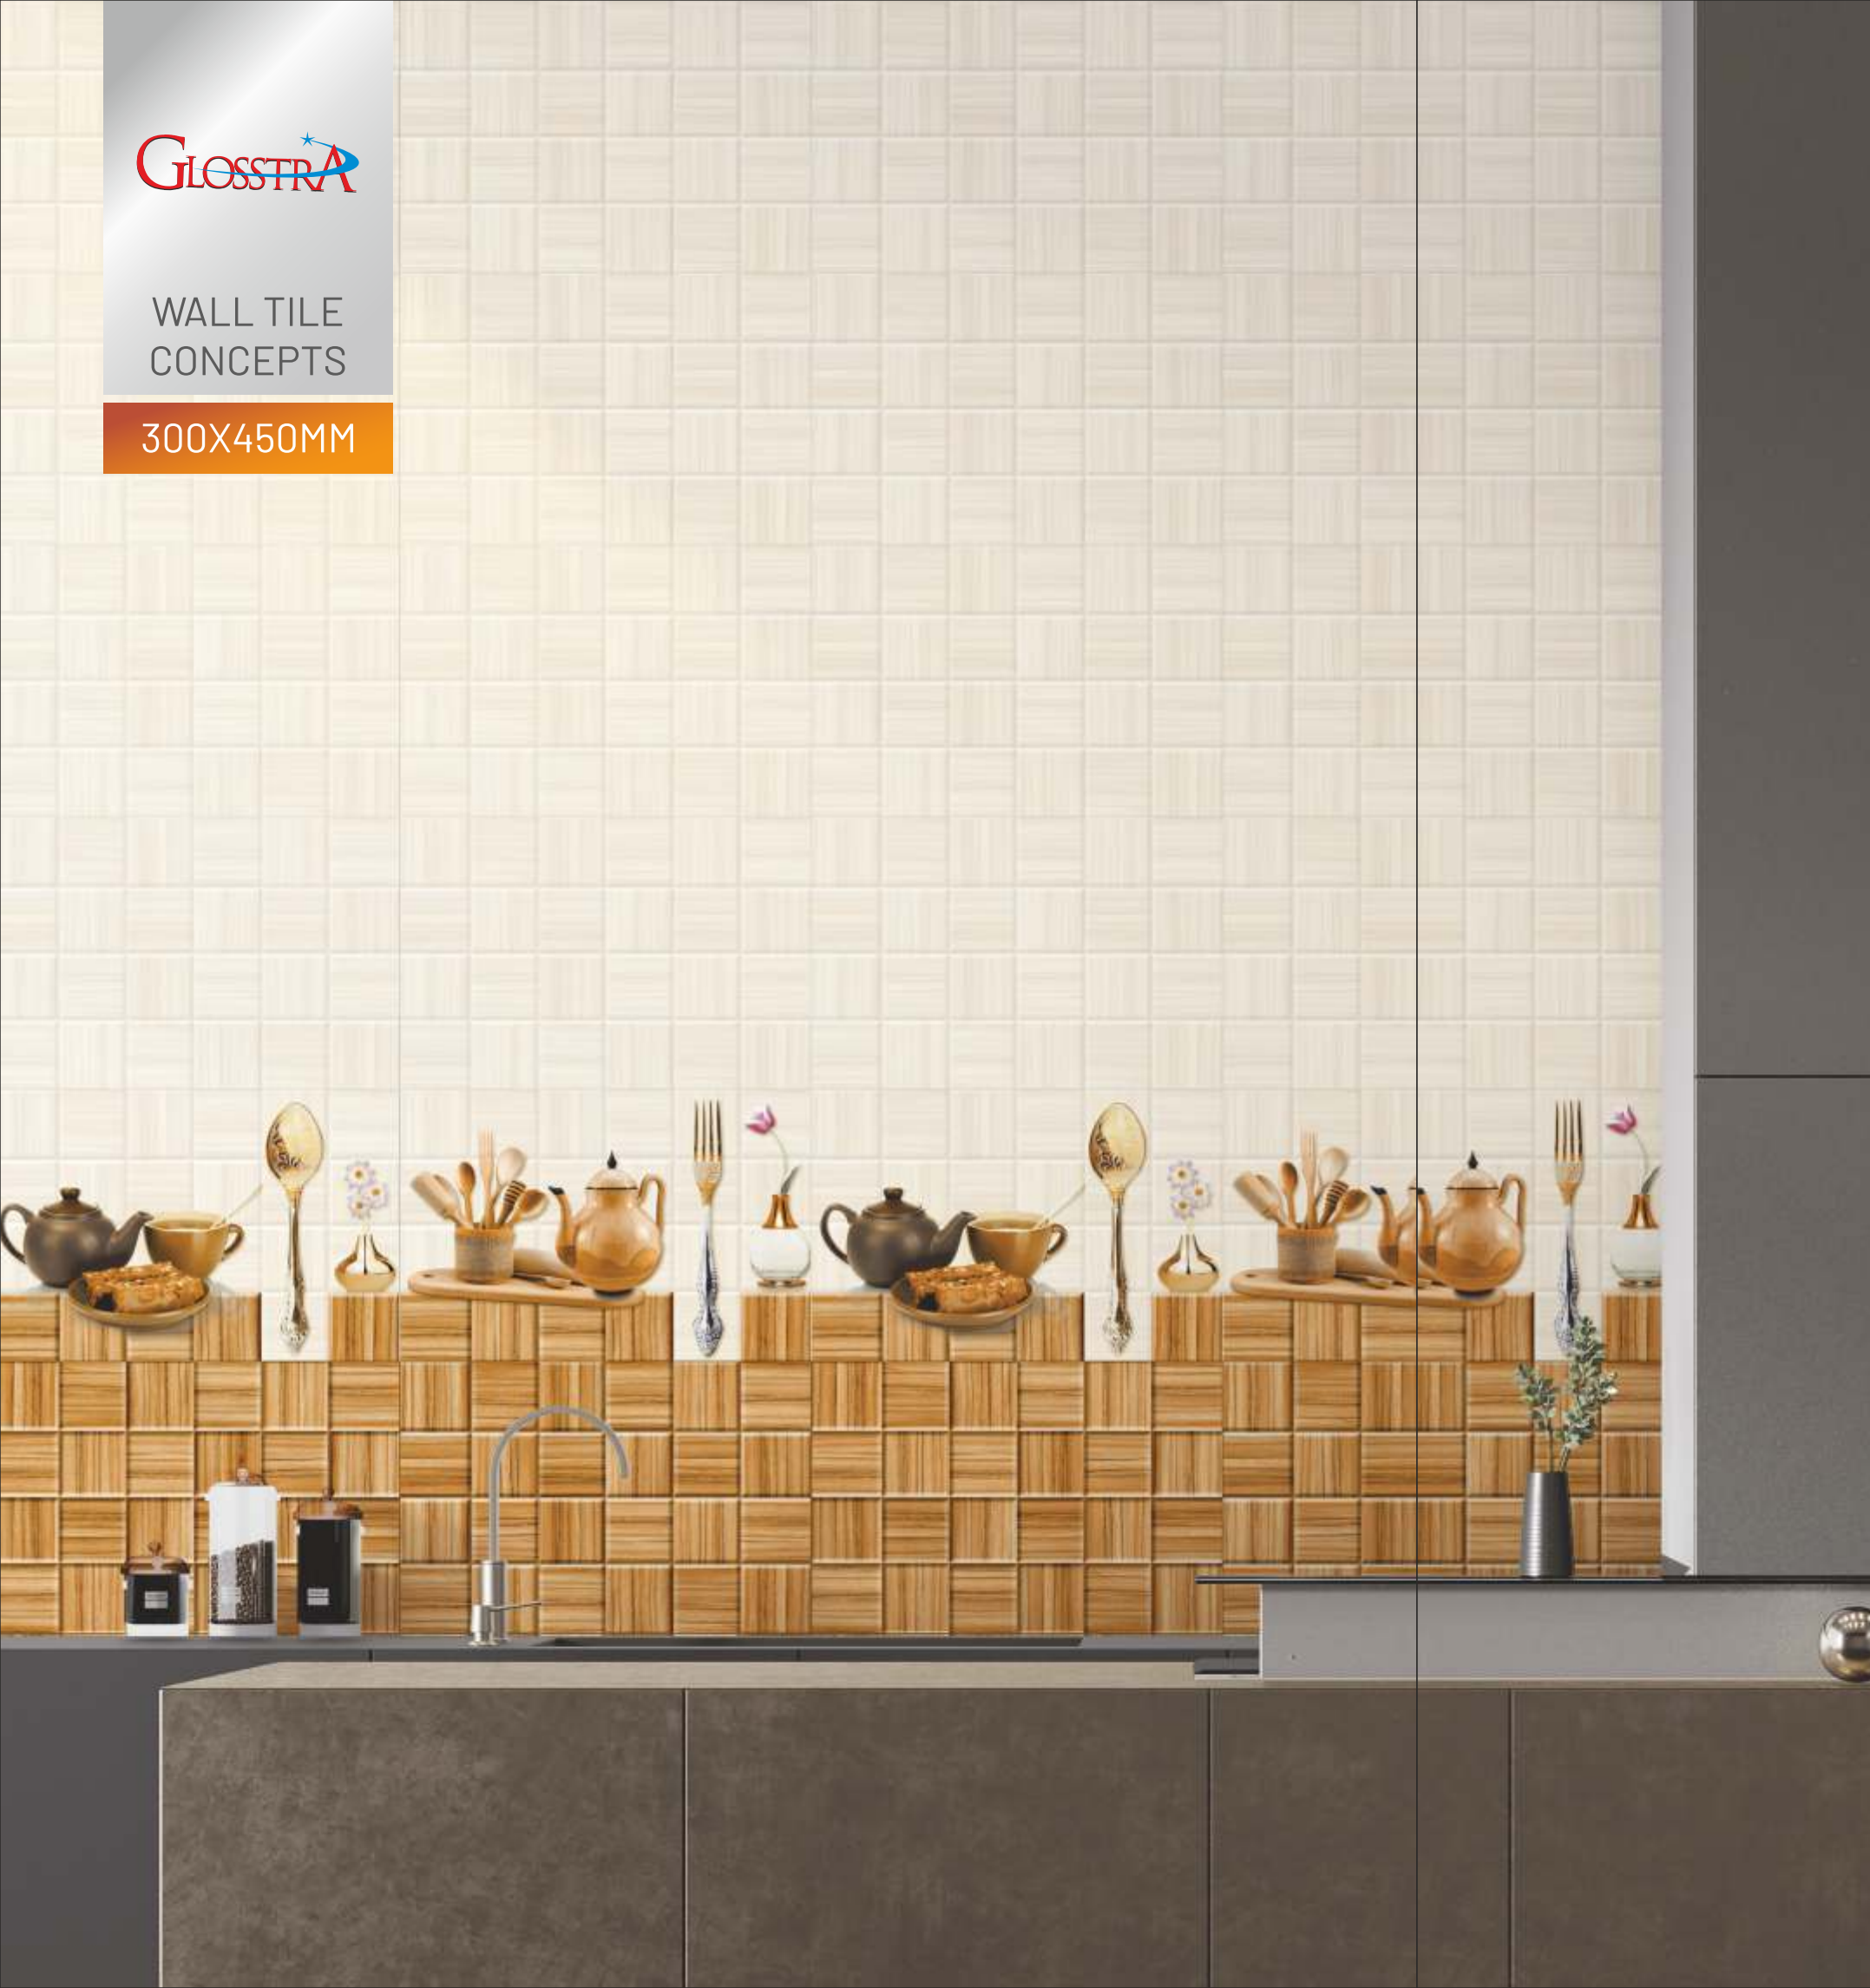

BORNE, 300X600MM

MURKY, 300X600MM

MALLORCA WHITE, 300X600MM

GLOSSTRA

WALL TILE
CONCEPTS

300X450MM

NEW
ARRIVAL

300X450MM