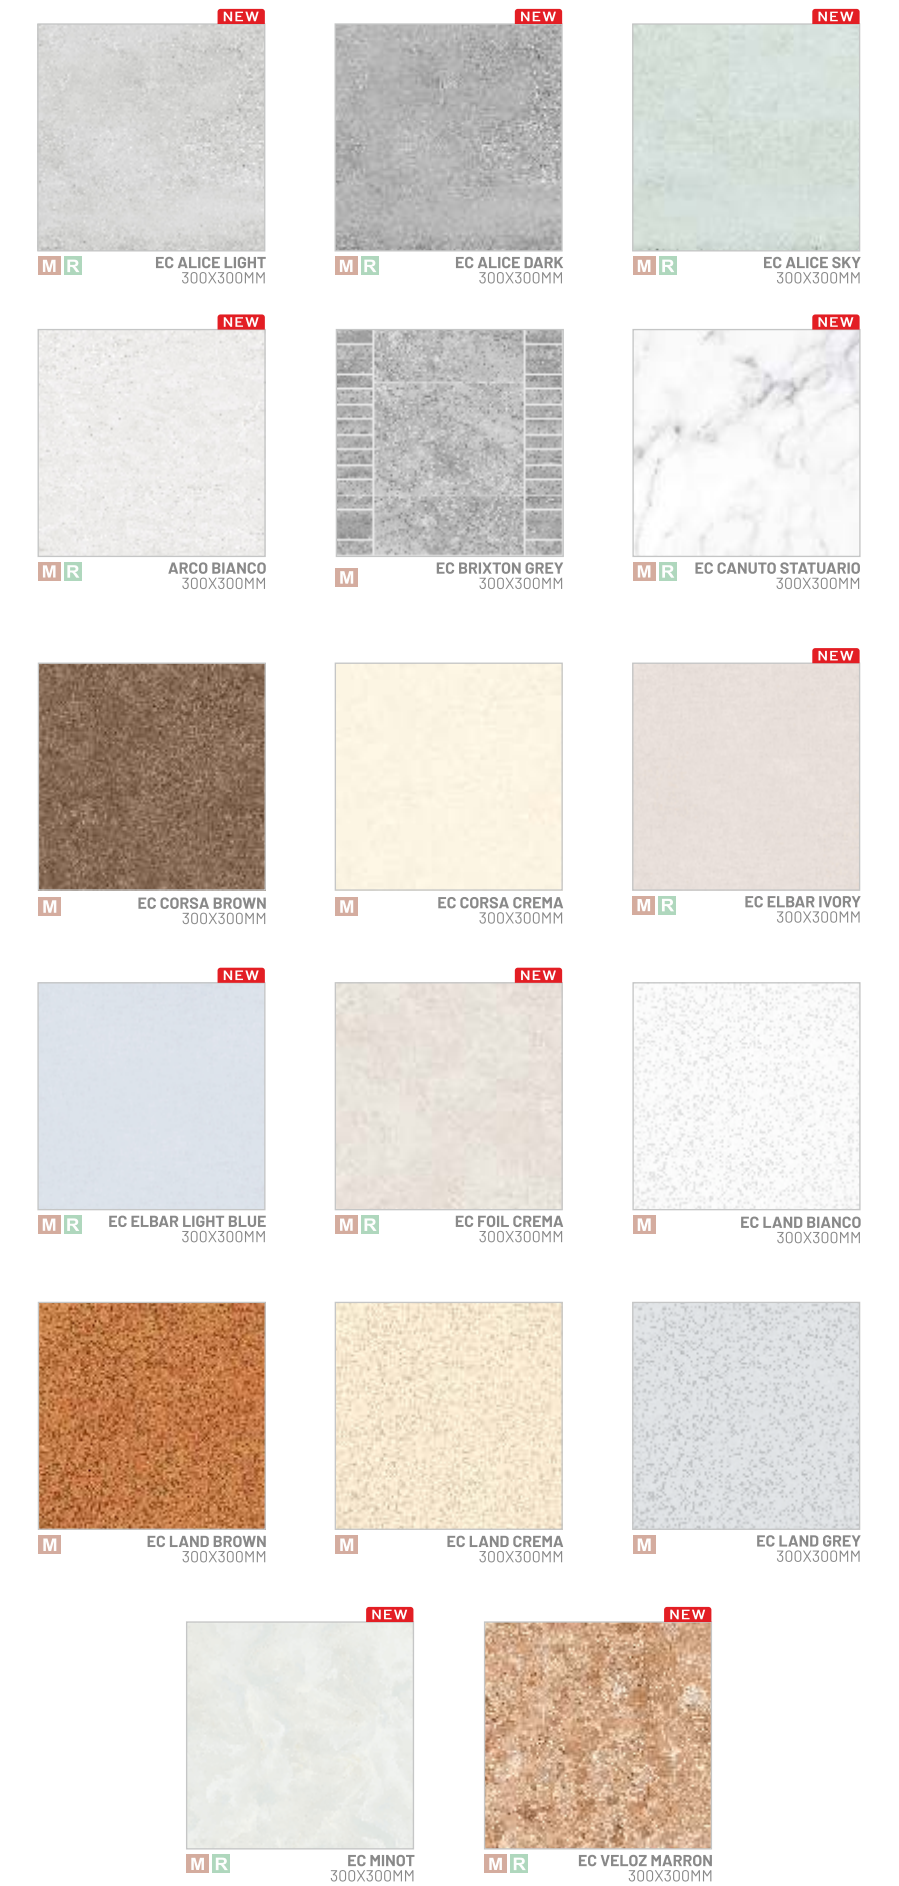

SLIPSHIELD

FLOOR TILE
COLLECTION

300X300MM

SLIPSHIELD

300X300MM